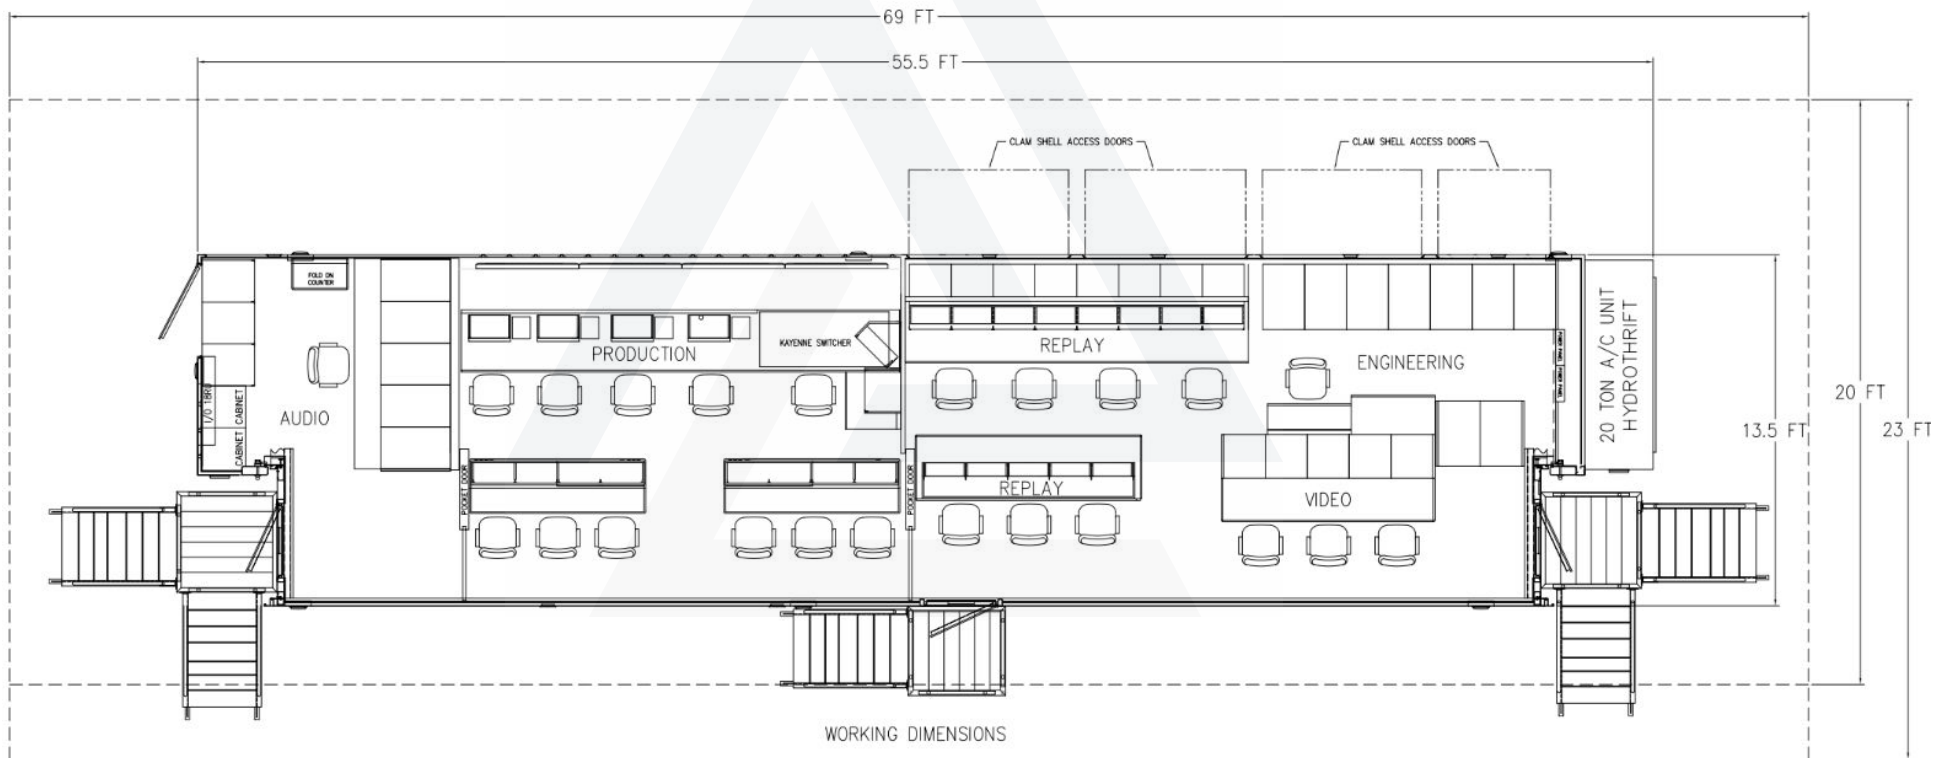

Power Requirements

- Three Phase, 190-280 Volts, 200A Service
- 200' Feeder Cable

Truck Dimensions

- 57'L x 8.5'W with 49'L x 5'W Expansion
- 78' Overall Length, 80,000# GVW

MONITOR 1A				MONITOR 2A				MONITOR 3A				MONITOR 4A				MONITOR 9A (P2-CG)				
										12:00PM									12:00PM	
1	2	3	4	1	2	3	4	1	2		3	4	1	2	3	4			2	
				12:00PM																
5	6	7	8	PROGRAM		5	6	PROGRAM	PREVIEW								3	4	5	
																10	11	12		
9	10	11	12	7	8	9		10	11				13	14	15	16	6	7	8	
MONITOR 5A				MONITOR 6A				MONITOR 7A				MONITOR 8A				MONITOR 9A (P3-BUG)				
																		12:00PM		
1	2	3	4	1	2	3	4	1	2	3	4	1	2	3	4	5	1		2	
5	6	7	8	5	6	7	8	5	6	7	8						3	4	5	
9	10	11	12	9	10	11	12	9	10	11	12	16	12:00PM				6	7	8	