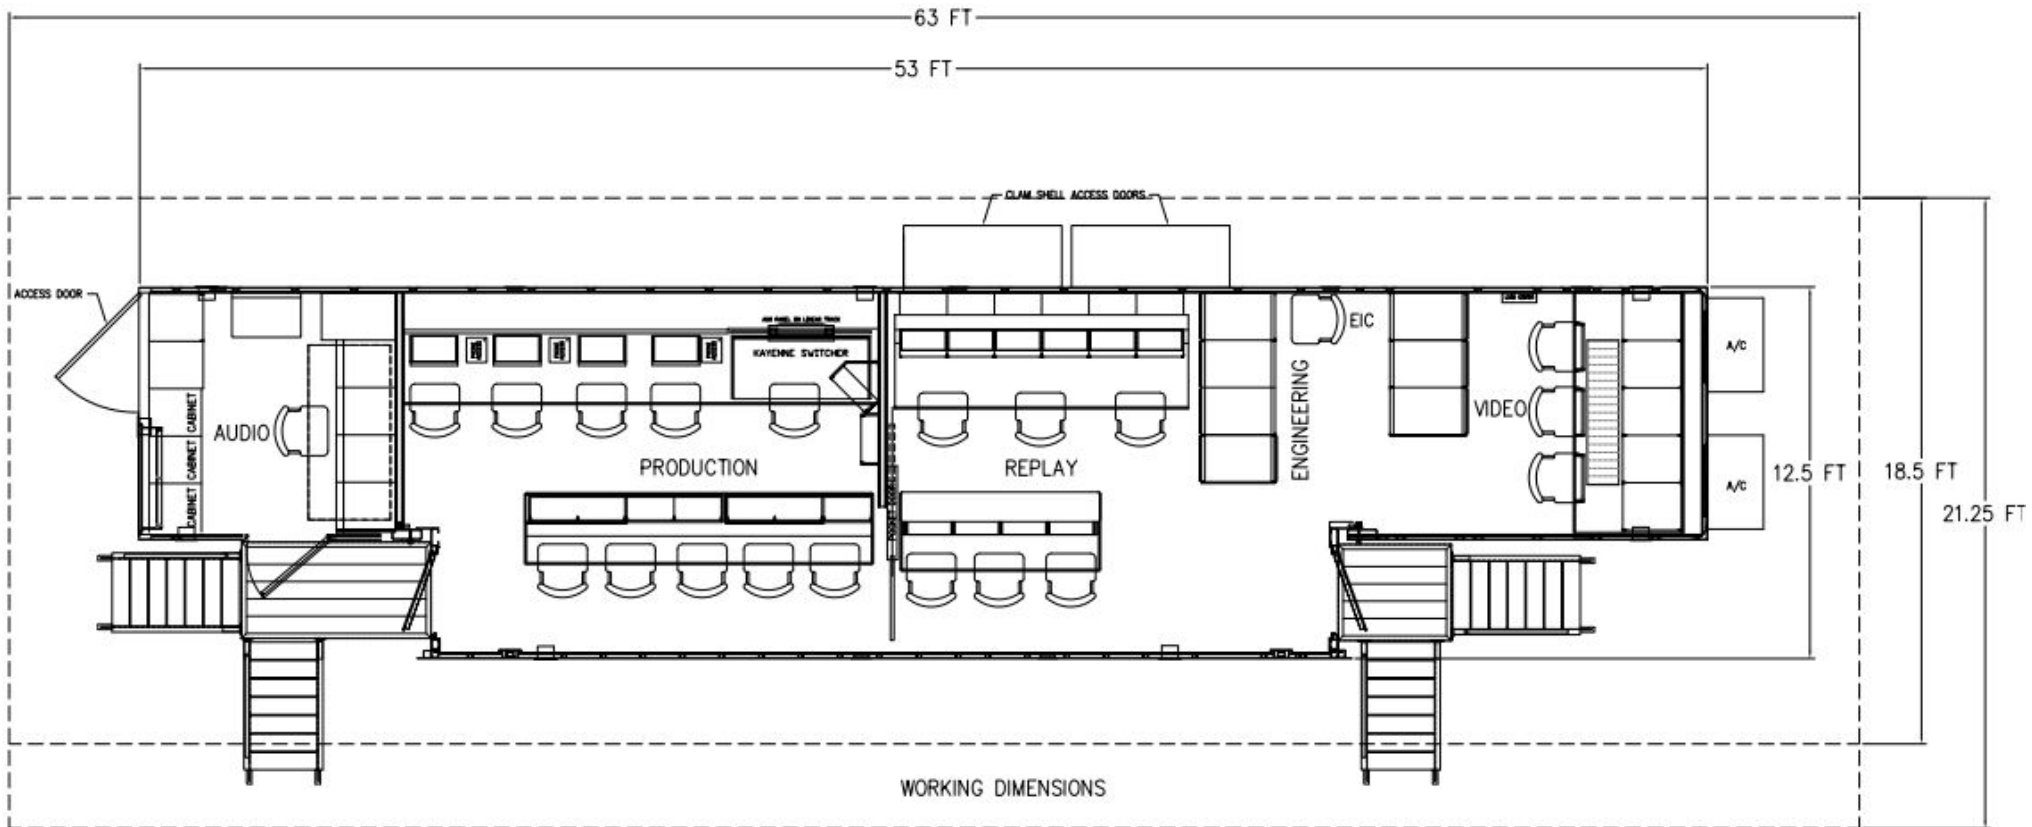

Power Requirements

Three Phase, 190-240 Volts, 200A/Leg
-200' Feeder Cable

Truck Dimensions

54'L x 8.5'W with 32'L x 4'W Expansion
79' Overall Length, 80,000# GVW

MONITOR 1A				MONITOR 2A				MONITOR 3A				MONITOR 4A			
1	2	3	4	13	14	15	16	25	26	27	28	37	38	39	40
				12:00PM				12:00PM							
				PROGRAM				PROGRAM	PRESET						
5	6	7	8			17	18					41	42	43	44
9	10	11	12	21	19	20	29	30	45	46	47	48			