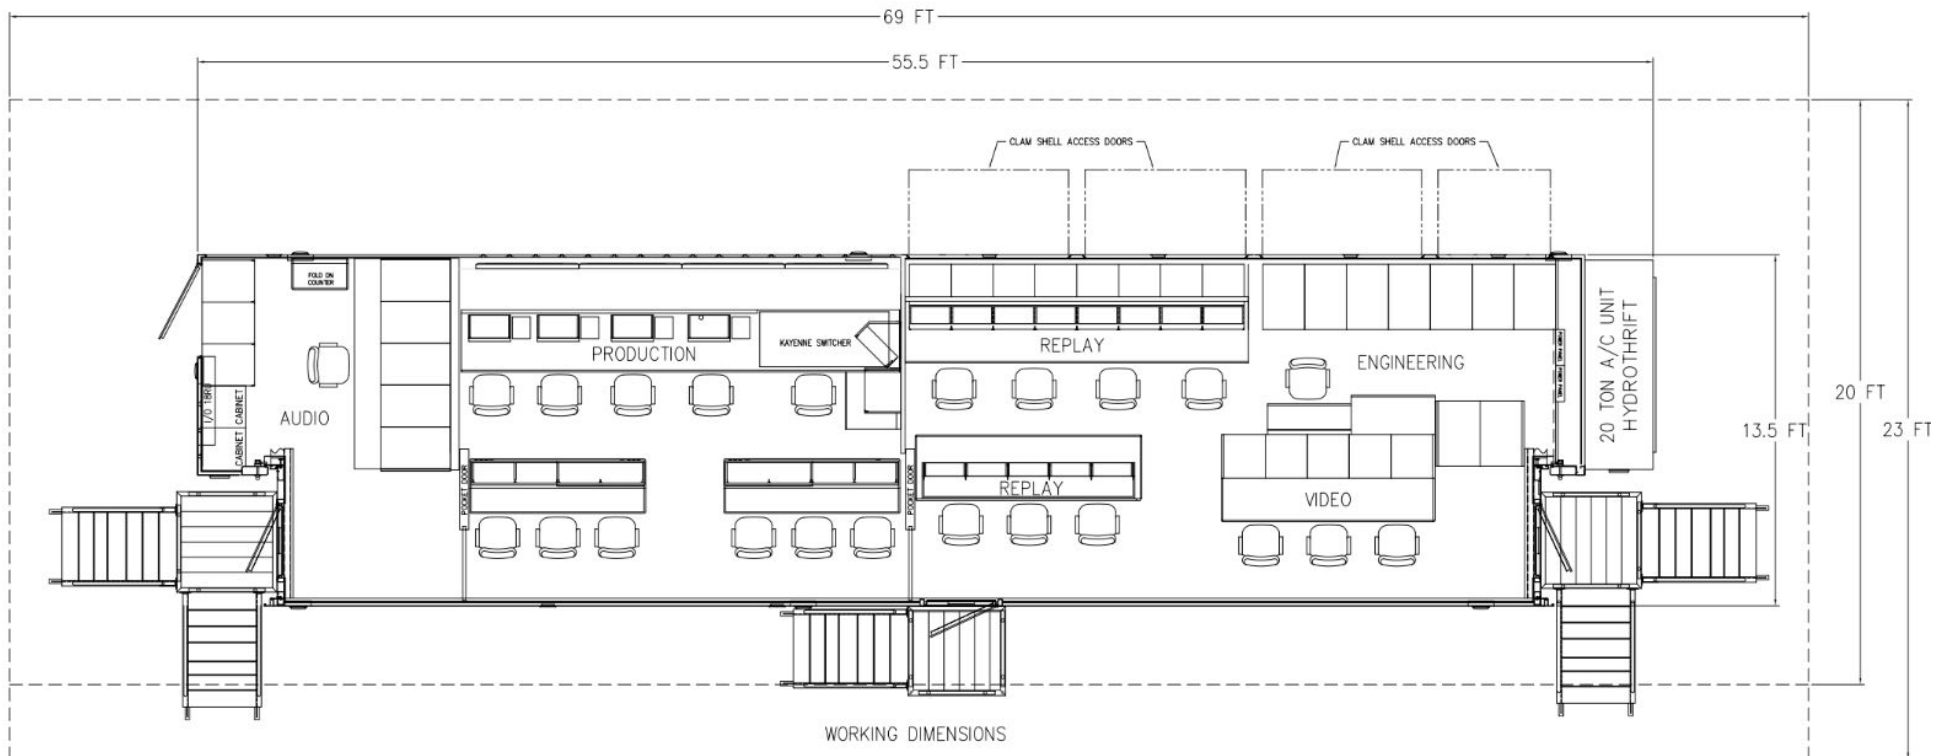

**Power Requirements**

Three Phase, 190-280 Volts, 200A Service  
200' Feeder Cable

**Truck Dimensions**

57'L x 8.5'W with 49'L x 5'W Expansion  
78' Overall Length, 80,000# GVW