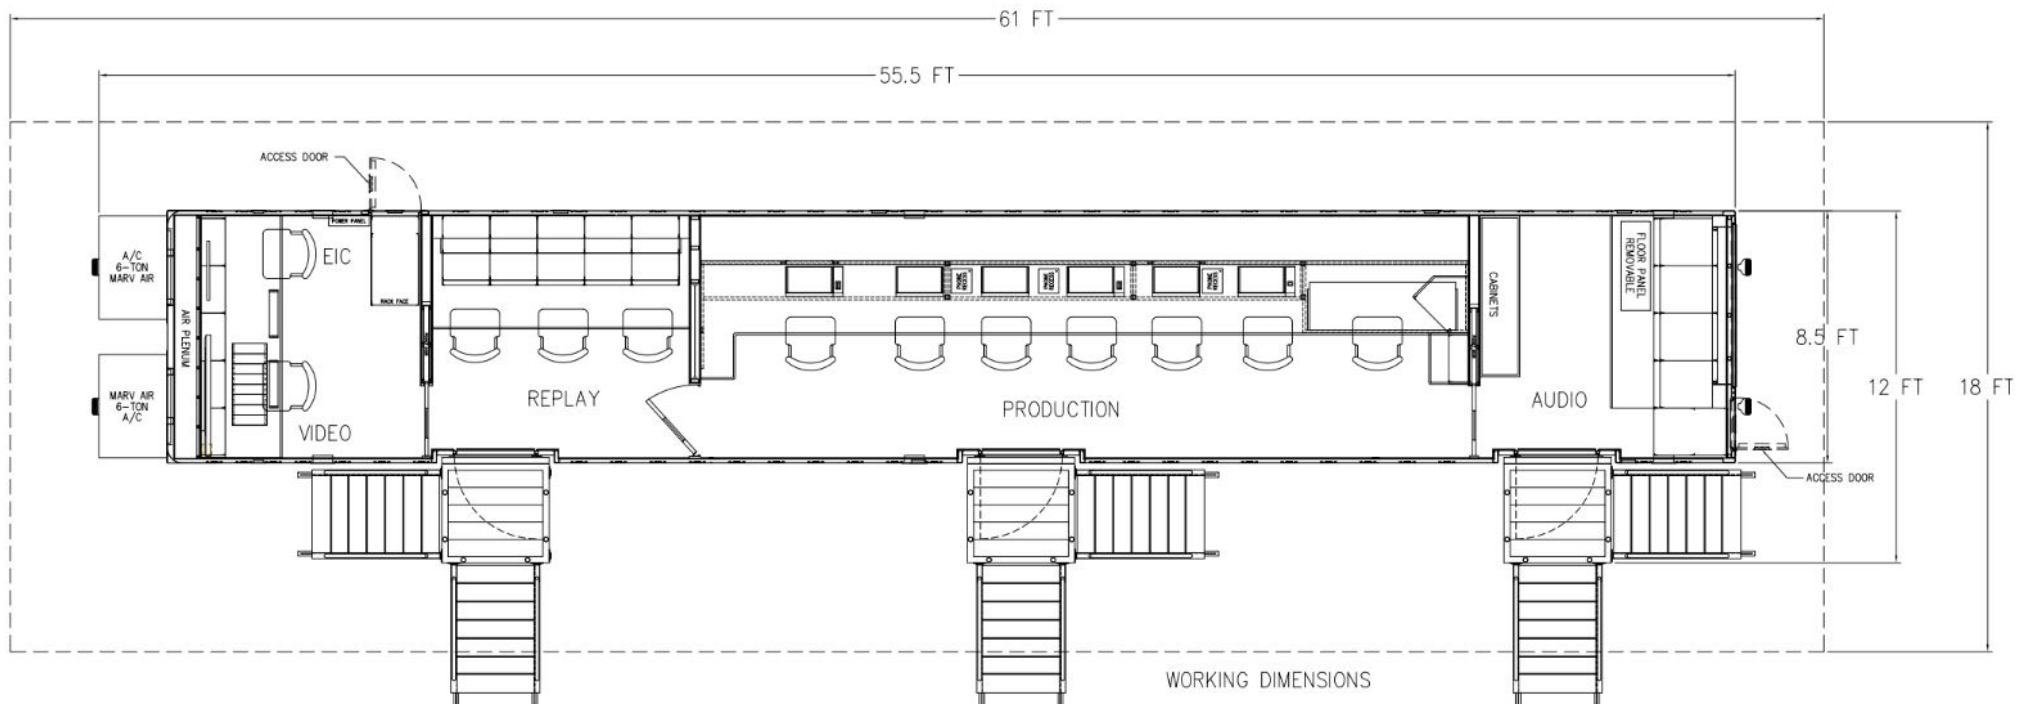

Truck Dimensions

56' long x 14' wide working dimensions
78' Overall Length w/truck, 80,000# GVW
w/truck

Camera Equipment

(9) GV LDX80 Premiere Camera w/Triax Backs
(1) GV LDX86 Camera w/Triax and SMPTE Backs
(9) GV LDX 3G Triax /SM Fiber Base Stations
(6) Grass Valley LDK Super XPanders
(1) Fujinon 88x9.3 HD Lens
(2) Fujinon 77x9.3 HD Lens
(3) Fujinon 72x9.3 HD Lens
(2) Canon 22x7.8 Servo Zoom Lens
(2) Fujinon 18x7.6 Servo Zoom Lens
(1) Fujinon 13x5.5 Wide Angle Lens
(3) Vinten Vector 70 Pan Heads w/Tripods
(3) Vinten Vector 75 Pan Heads w/Tripods
(3) Cartoni Gamma Pan Heads w/Tripods

Wired for 10 CCU's

MU-17

53' REMI ONLY NON- EXPANDO
MONITOR WALL LAYOUT

MONITOR 1 (VIP22A)			MONITOR 2 (23A)			MONITOR 3 (VIP22B)			MONITOR 7 (VIP26A)				MONITOR 8 (VIP27A)				MONITOR 9 (VIP28A)				
		12:00PM															1	2	3	4	5
1	2		1	2		1	2		1	2	3	4	1	2	3	4	6	7	8	9	10
3	4	5	3	4	5	3	4	5	5	6	7	8	5	6	7	8	11	12	13	14	15
6	7	8	6	7	8	6	7	8	9	10	11	12	9	10	11	12	16				