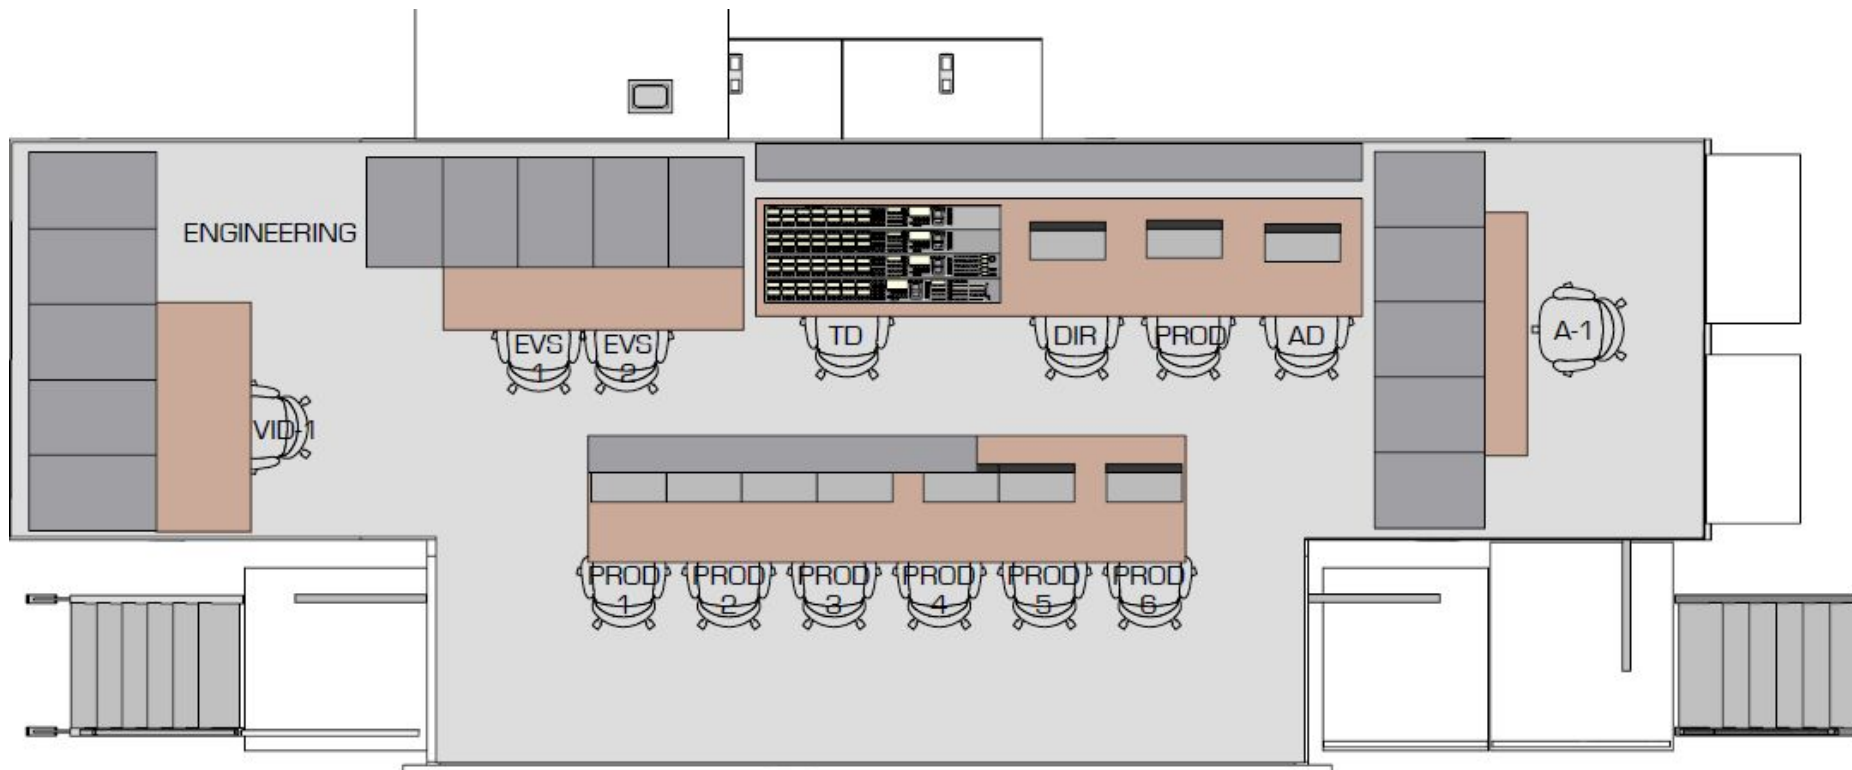

- 1 Phase, 200 Amps, 208 Volts
- 2 Hot Legs, 1 Ground, (No neutral required)
- 150' feeder cable with camlock connectors

Truck Dimensions

- Dimensions - 40' L, 21' W, 13.5' H working footprint
- 65' Overall Length, 65,000 Pounds GVW