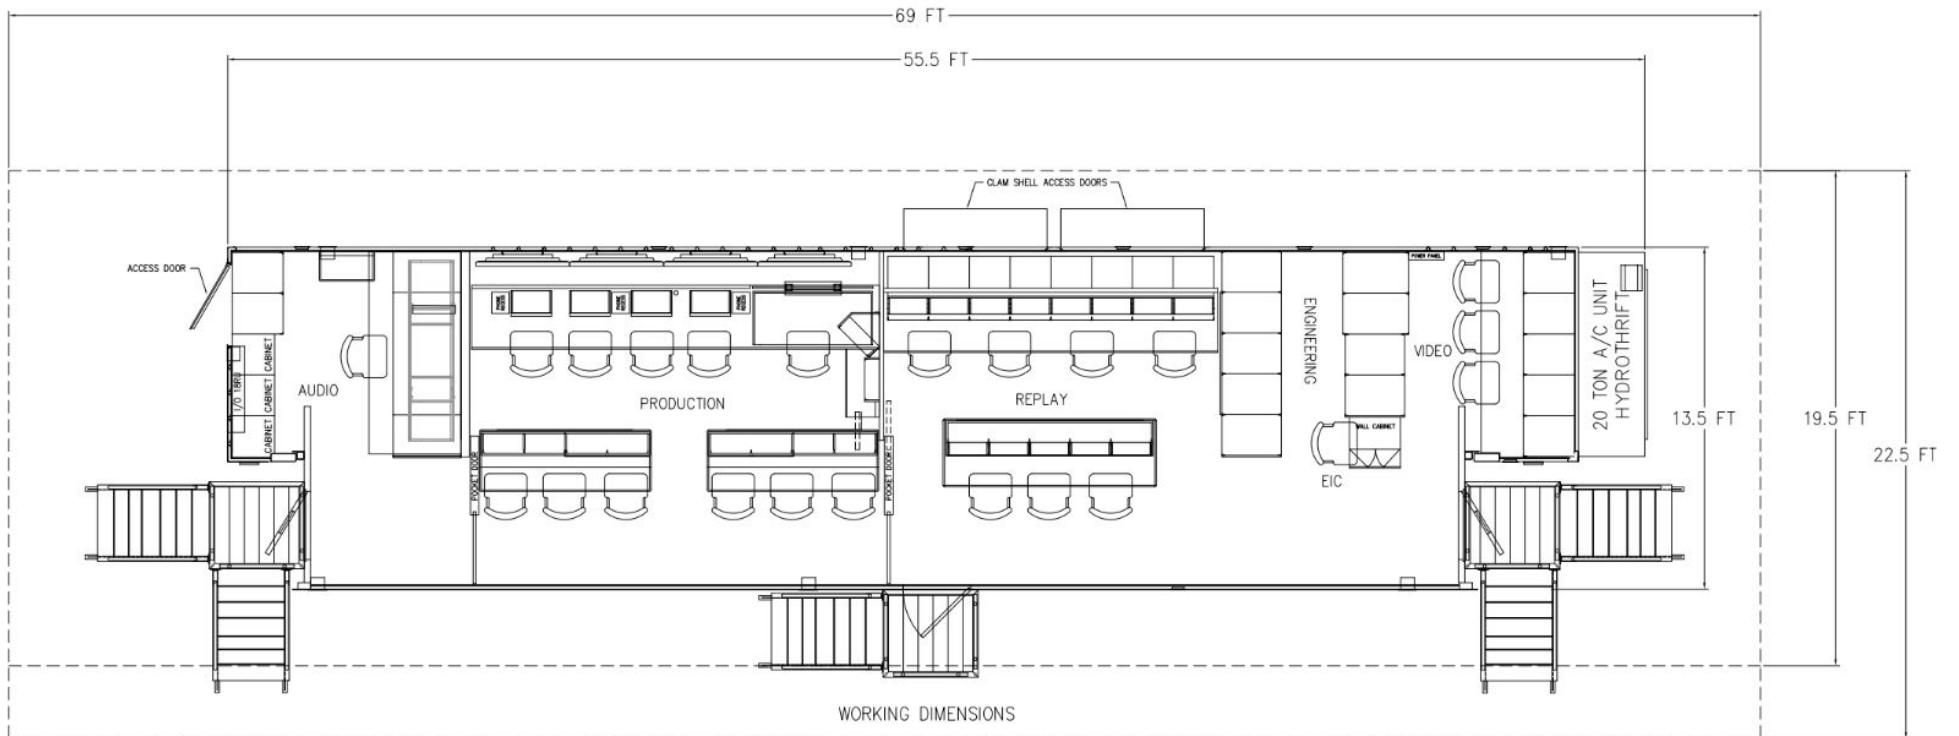

Three Phase, 190-280 Volts, 200A/Leg
-200' Feeder Cable per mobile unit

Truck Dimensions

Working dimension 57' long x 22' Wide
78' Overall Length, 80,000# GVW w/Truck

MU-6

53' SINGLE EXPANDO FLOOR PLAN

MU-6