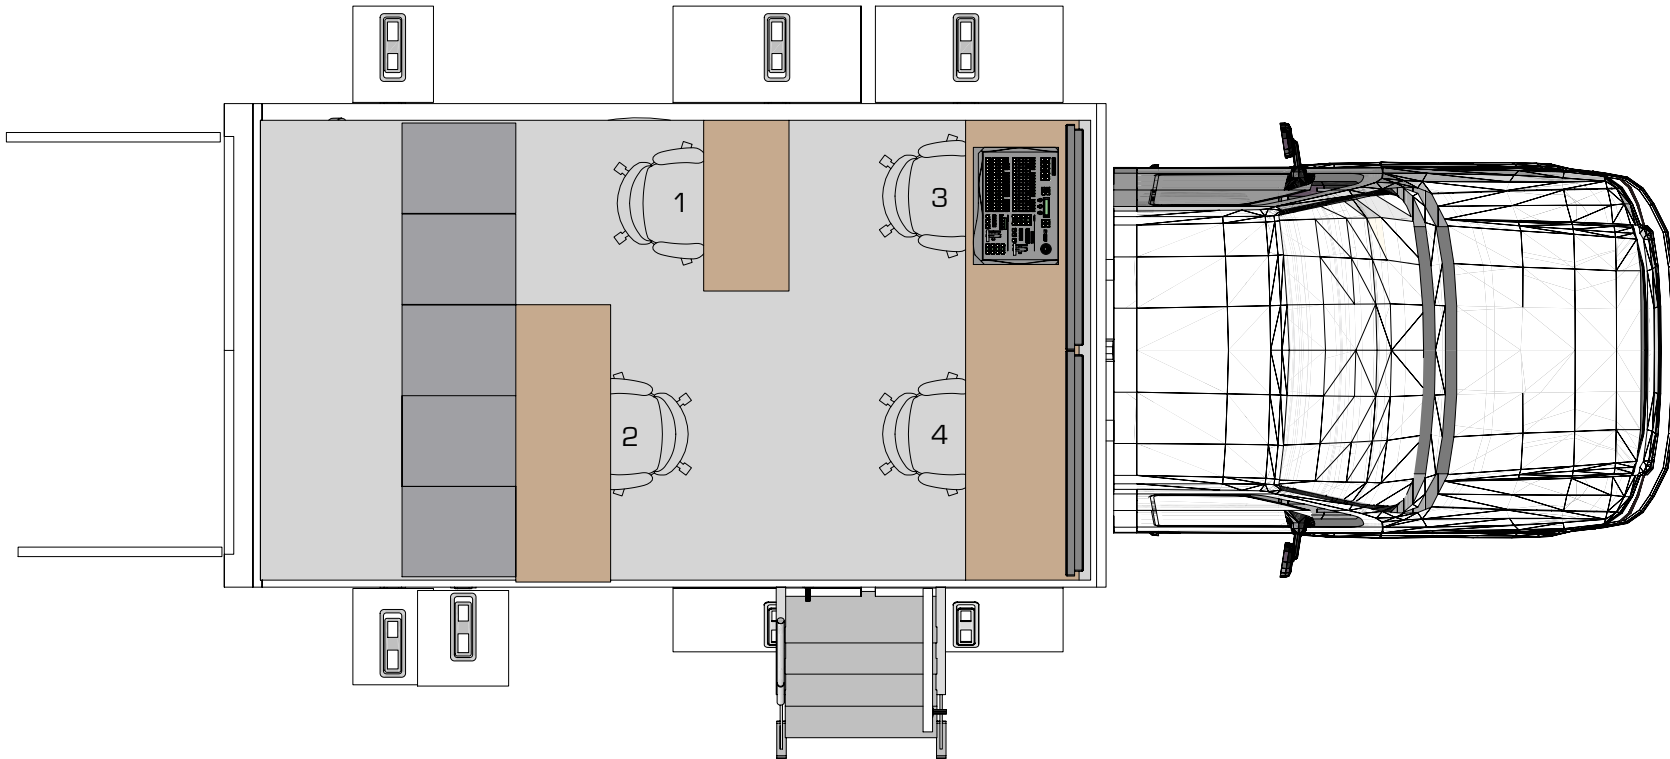

TNDV ASTRO UPLINK

FILE: TNDV ASTRO_3D_2024.vrx
PRODUCTION DRAWINGS BY: Joseph Fetzer

SHEET INFO:

ASTRO
FLOOR PLAN

NOTES:

UPDATED:

Date: 9/10/24
Time: 9:51:53 AM

Ver.005

② TNDV ASTRO KU_3D 2024
Scale: 1" = 1'-0"

#	LOCATION	NAME:
1	AUDIO	
2	EIC/VID	
3	DIR/TD	
4	PRODUCER