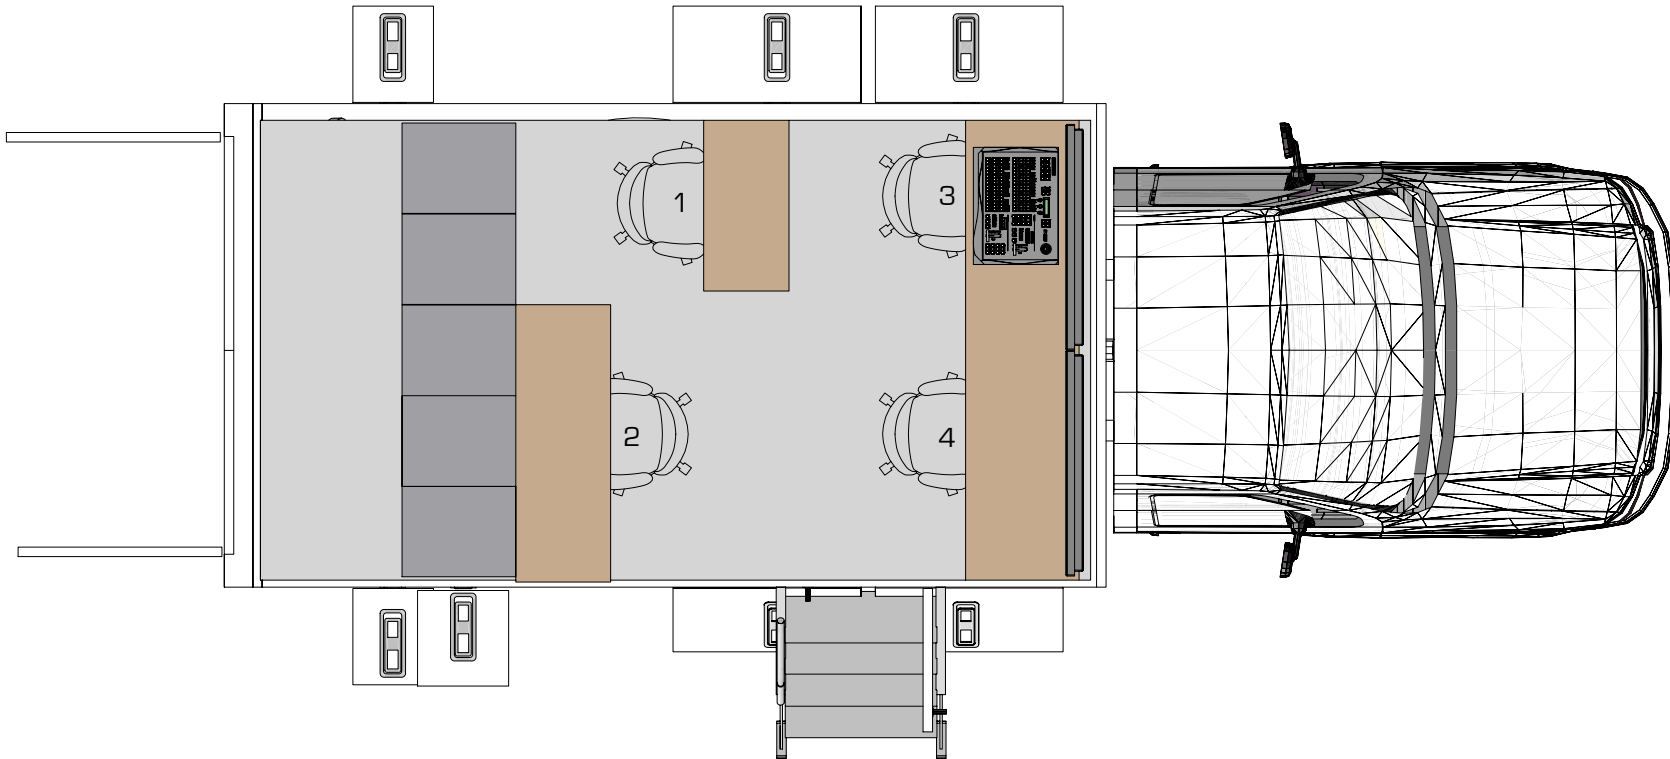

Date: 9/10/24
Time: 9:51:10 AM

Ver.005

② TNDV ASTRO KU_3D 2024
Scale: 1" = 1'-0"

#	LOCATION	NAME:
1		
2		
3		
4		

4 TNDV ASTRO KU_3D 2024
Scale: 1:37

TNDV
TELEVISION

TNDV
TELEVISION
contact@tndv.com
877-959-TNDV