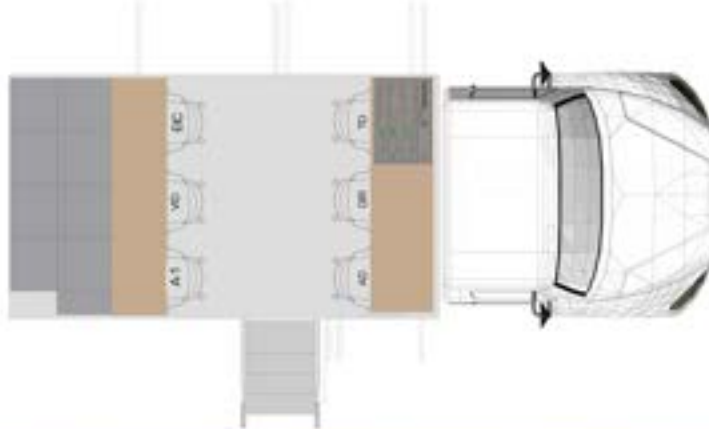

Communications

RTS Cronus 32-Port Digital Matrix
(4) RTS PL Channels
(4) RTS Telephone Interface
(4) Wet IFB Channels
(2) Biscuit Boxes

Connectivity

(2) VoIP Phone Lines
(2) Verizon Cellular POTS Lines

Terminal Equipment

40x40 BlackMagic Design HD/ASI Router
4x4 Audio Embed/De-Embed
(2) Configurable Integrated Multiviewer Outputs
(3) HD Frame Syncs
Frame syncs on all switcher inputs

Graphics Facilities

(1) Mac Mini with Playback Pro Software
Wired for 1 Dual-Channel Graphics System

Cable Inventory

(1) 500' TAC-8 Fiber Mult

Audio Facilities

Yamaha TF1 Digital Mixing Console
16 Fader / 32 DSP Inputs
32x16 Analog, 64x64 MADI
16x8 Remote Stagebox

Support

(2) Fostex Speakers
(3) Throwdown HD Monitors
(2) SDI-HDMI Converters
(2) Fiber Rattler Sets
(2) Decimator MD-Cross Converters

Power Requirements

1 Phase, 80 Amps, 208 Volts
2 Hot Legs, 1 Neutral, 1 Ground
100' feeder cable with camlock connectors
10kW Generator On Board

Truck Dimensions

GVW – 20,000 Lbs
Dimensions – 29ft L, 9ft W, 13.5ft H working footprint

Resolutions & Frame Rates

1080i, 720p
59.94

For mobile unit inquiries, call or text at 877-959-8638 or e-mail contact@tndv.com

Mobile unit equipment complement is subject to change without notice. Additional equipment is available as needed.

TNDV is a division of the Live Media Group Holdings family of companies