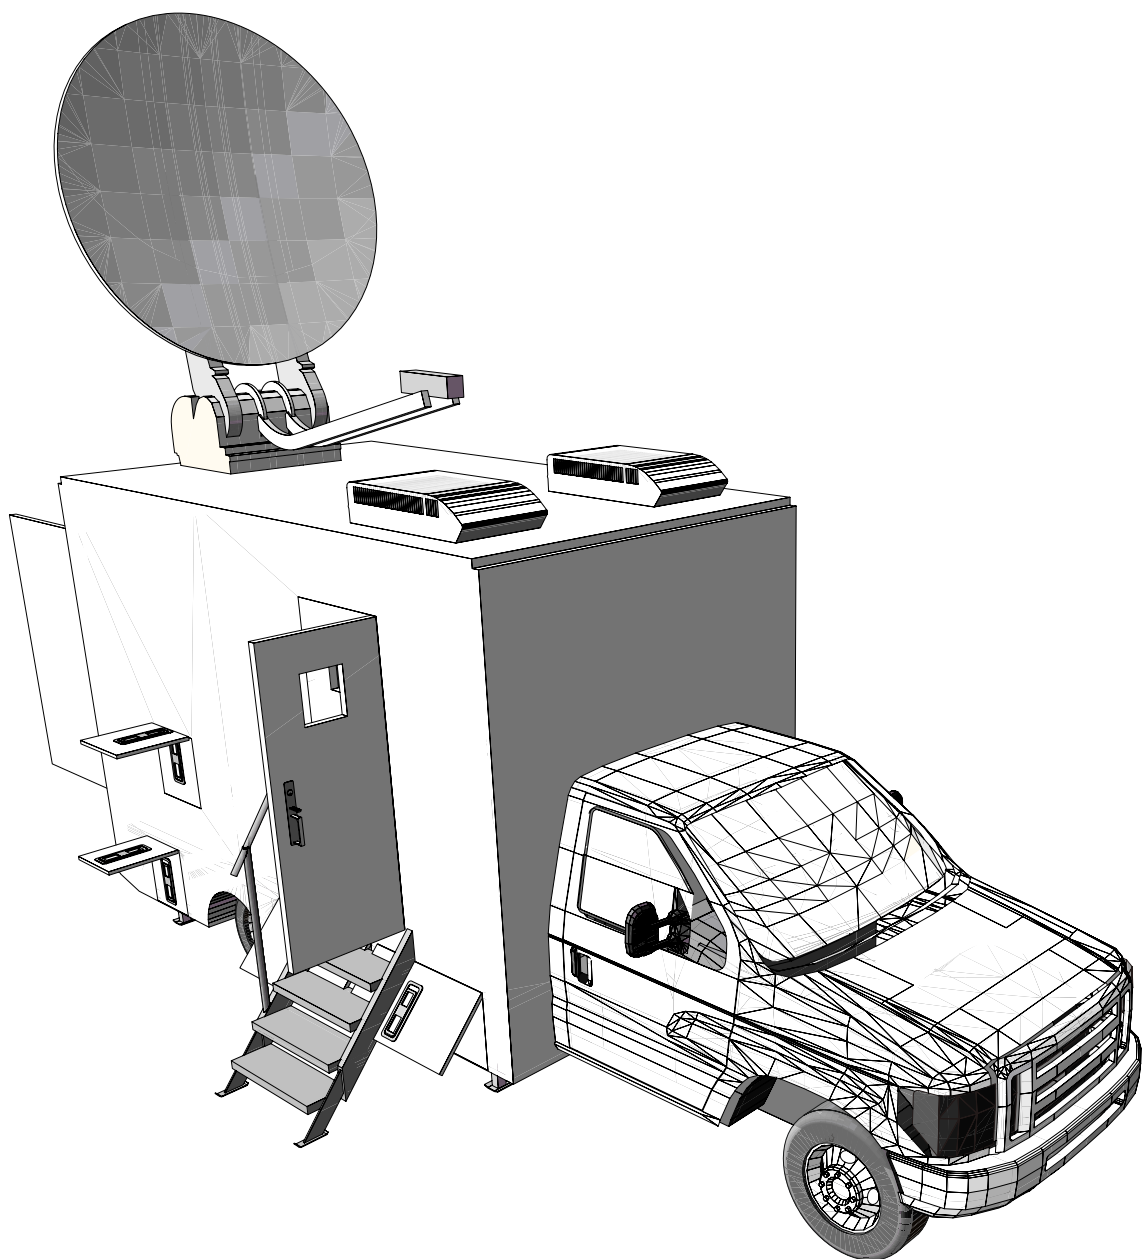

4 TNDV ASTRO KU_3D 2024
Scale: 1:37

TNDV
TELEVISION

515 Brick Church Park Drive
Nashville TN 37207

ASTRO
HYBRID
SAT / PRODUCTION
TRUCK

TNDV ASTRO UPLINK

FILE: TNDV_ASTRO_3D_2024.vrx
PRODUCTION DRAWINGS BY: Joseph Fester

SHEET INFO:

ASTRO
ISOMETRIC
VIEW

NOTES:

UPDATED:

Date: 9/10/24
Time: 9:52:37 AM

Ver.005