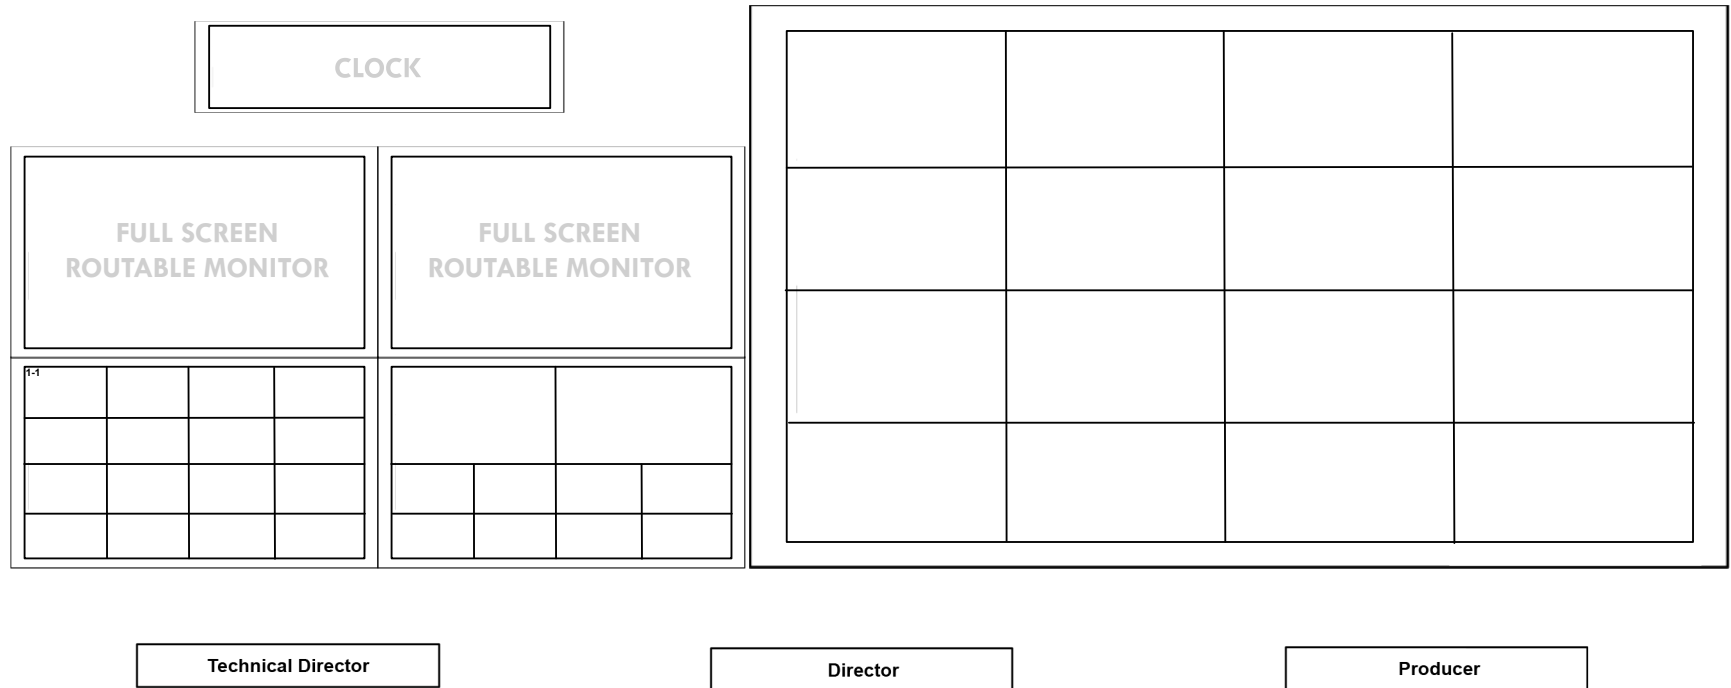

UPDATED:

Date: 9/10/24
Time: 9:52:37 AM

Ver.005

“ASTRO”

TNDV ASTRO UPLINK

FILE: TNDV ASTRO_3D_2024.vrx
PRODUCTION DRAWINGS BY: Joseph Fetzer

SHEET INFO:

ASTRO
FLOOR PLAN