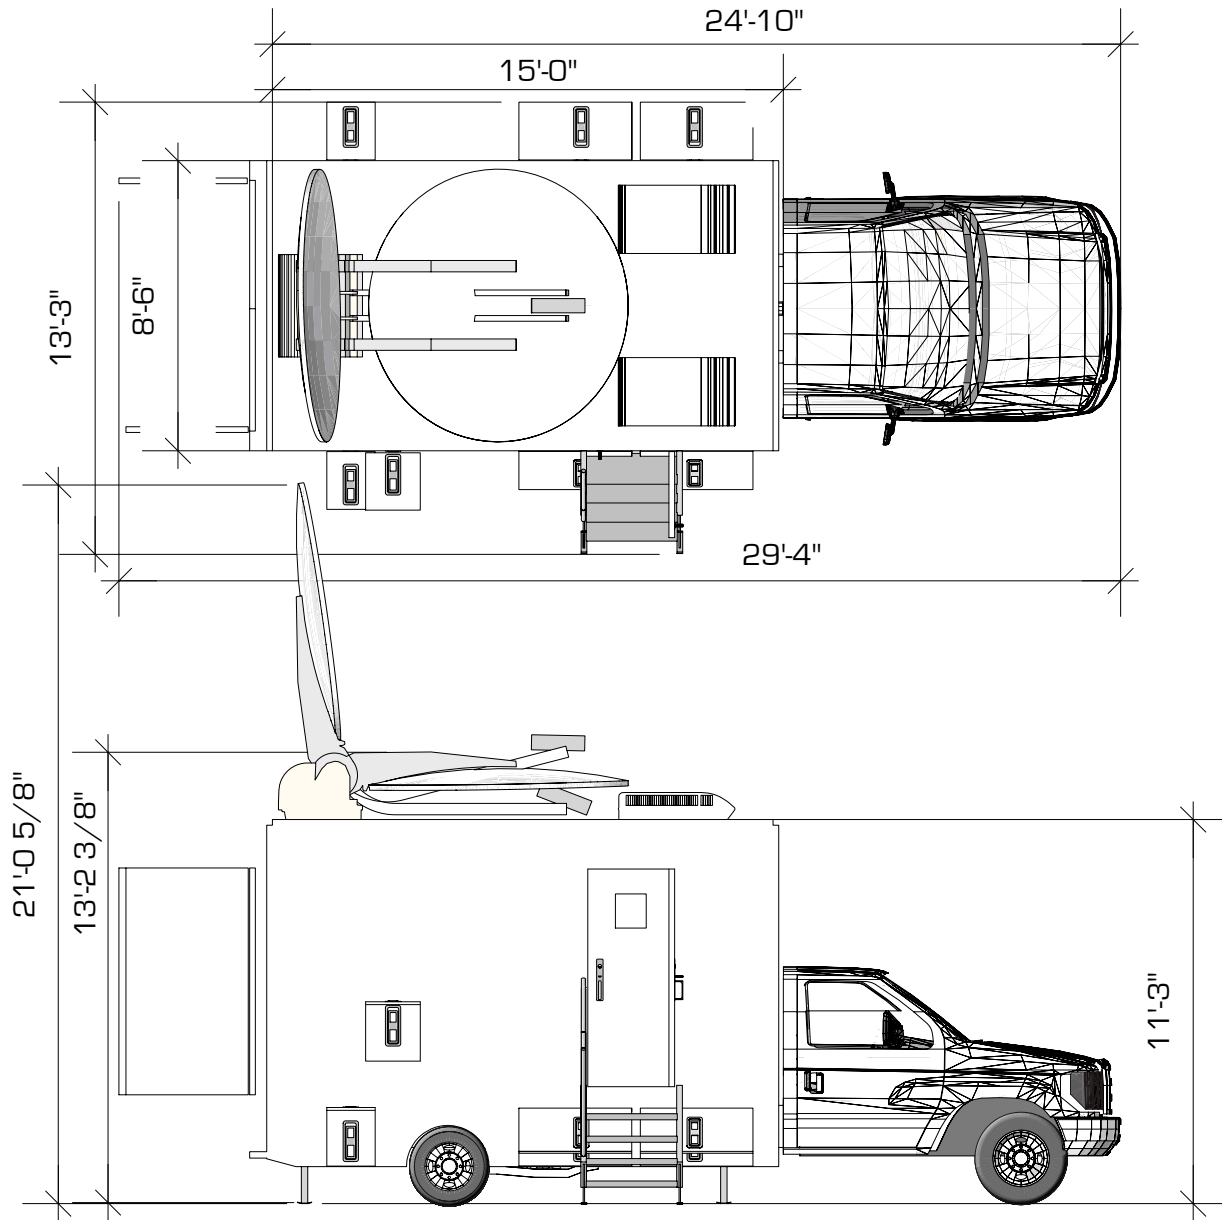

1 TNDV ASTRO KU 3D 2024
Scale: 1:20

TNDV
TELEVISION

515 Brick Church Park Drive
Nashville TN 37207

**ASTRO
HYBRID
SAT / PRODUCTION
TRUCK**

TNDV ASTRO UPLINK

FILE: TNDV ASTRO 3D 2024.vrx

PRODUCTION DRAWINGS BY: Joseph Fetzer

SHEET INFO:

ASTRO
DIMENSIONS
TOP / SIDE

NOTES:

UPDATED:

Date: 9/10/24
Time: 9:50:56 AM

Ver.005