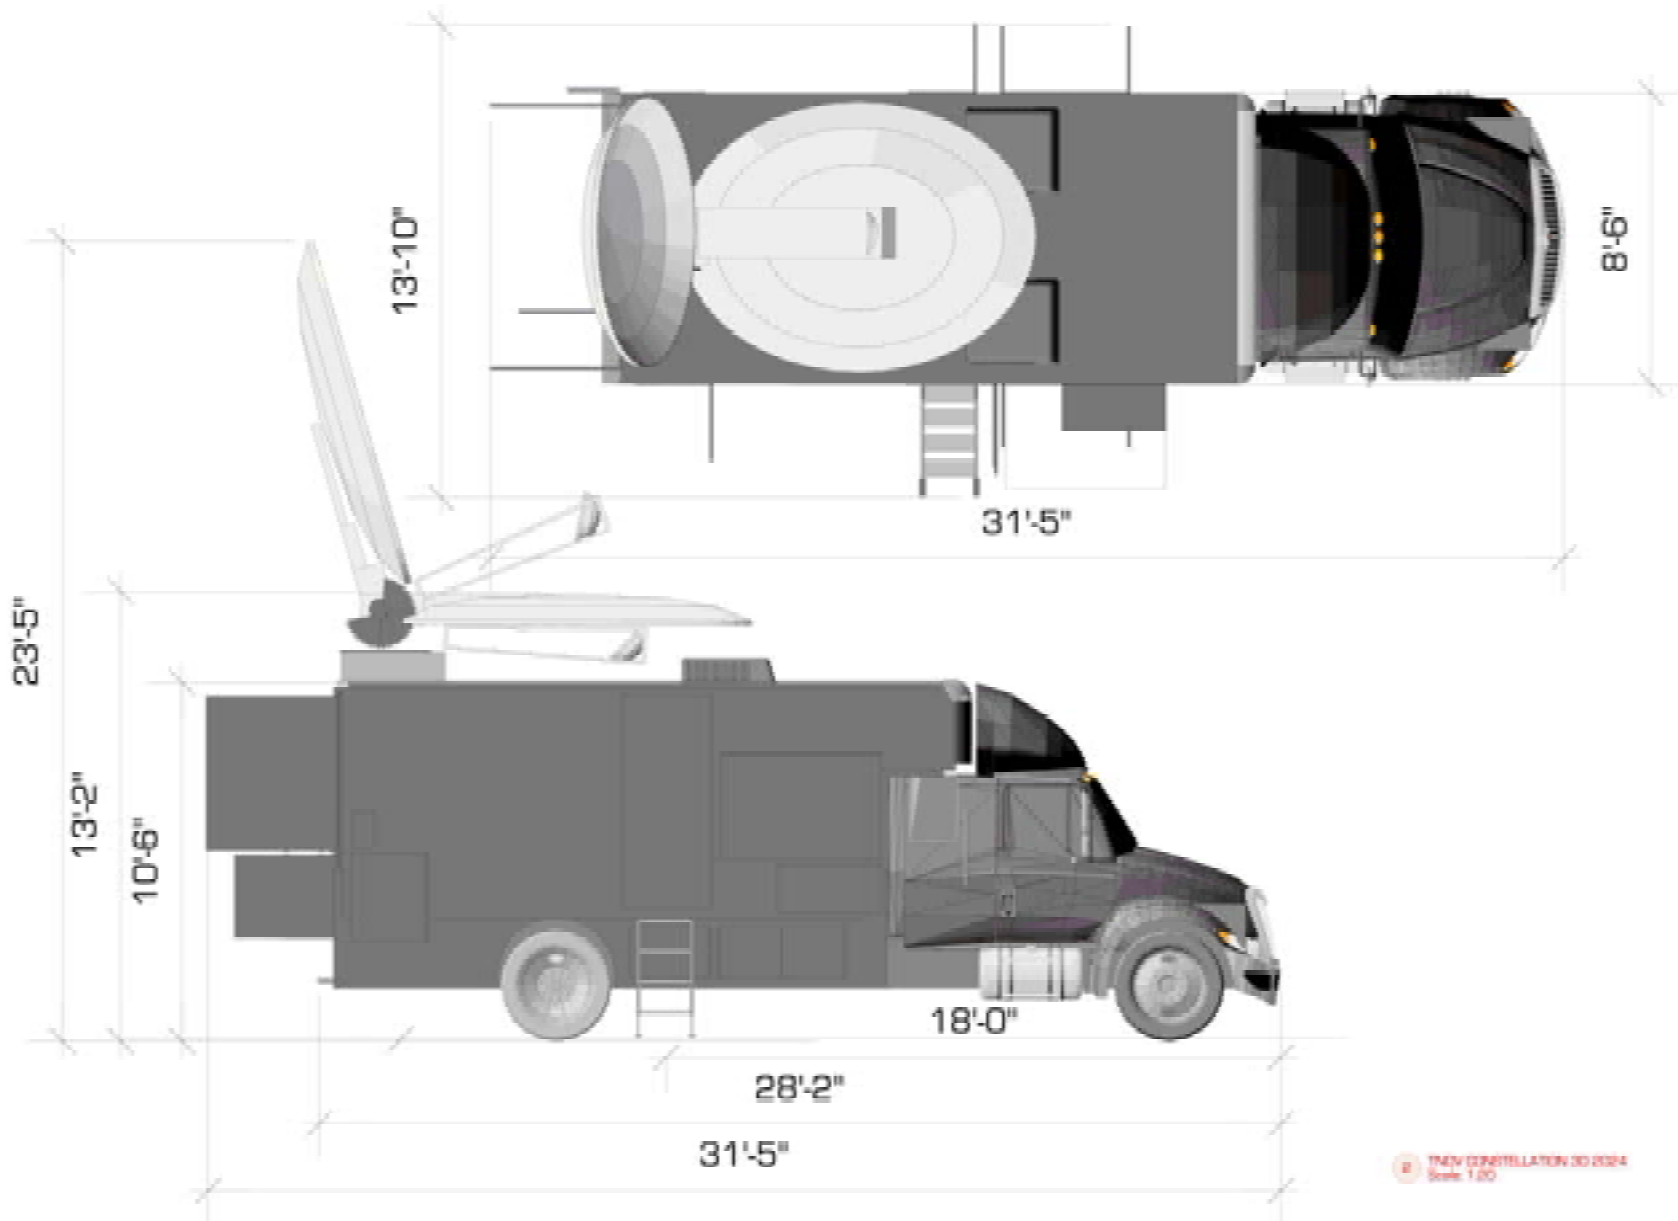

TNDV CONSTELLATION 00 2024
Scale: 1:20

TNDV
TELEVISION

TNDV
TELEVISION
CONSTITUTION
877.666.7634
410 West Orange Ave. One
Atlanta, GA 30307

**CONSTELLATION
HYBRID
SAT./PRODUCTION
TRUCK**

TNDV CONSTELLATION

FILE: TNDV CONSTELLATION 00 2024.rvt
PROJECT: DRAWING BY: Joseph Troner

DATE: 06/10/24
CONSTELLATION
HYBRID SAT./PRODUCTION
TRUCK

NO. 001

DATE: 6/10/24
TIME: 8:54:50 AM
Ver.005