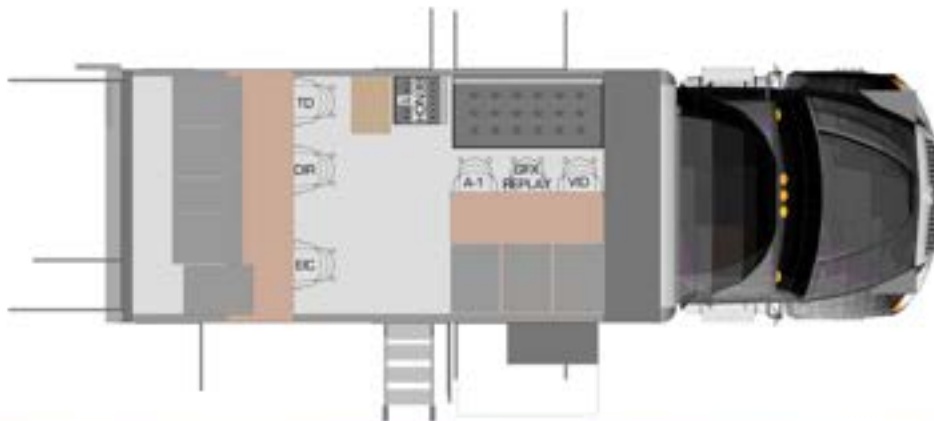

CONSTELLATION

Small but powerful Ku Uplink & Production

Production

For-A HVS-390 Hanabi Switcher
2 M/Es available, 16 input, 8 output
(4) Keyers per ME, (4) DVEs, (4) Chroma Keyers, Still Store

Records

(1) AJA KiPro HDD Recorder
(1) AJA HELO H.264 Recorder
Wired for up to 5 Recorders and 1 8-Channel Replay Unit

Camera Equipment

Wired for up to 4 CCUs
(4) Hitachi Z-HD5000 Hybrid Fiber 1080i/720p 59.94
TAC Fiber Adapters Available
(2) HH Viewfinders
(2) 7" Studio LCD Viewfinders
(2) Fujinon 20x ENG Lenses
(2) Fujinon 13x4.5 Wide Angle Lenses
Additional Camera/Lens Options Available

Transmission

2.4m Vertex Ku Uplink Antenna with 4-Port Feed
(2) 300-watt Ku MCL 3200 TWT
(2) Adtec EN81 Encoder/Modulator
(1) Adtec EN80 Encoder/Modulator
(1) Adtec EN100 Encoder/Modulator
(2) Adtec RD60 Decoder
(1) DirecTV HD DSS Receiver
(1) Apple TV OTT Receiver
Multichannel Mux Available

Communications

RTS Zeus 24-Port Digital Matrix
(4) RTS PL Channels
(5) RTS Telephone Interface
(4) Wet IFB Channels
(2) Biscuit Boxes

Connectivity

(2) VoIP Phone Lines
(2) Verizon Cellular POTS Lines

Terminal Equipment

40x40 BlackMagic Design HD/ASI Router
4x4 Audio Embed/De-Embed
(2) Configurable Integrated Multiviewer Outputs
(3) HD Frame Syncs
Frame syncs on all switcher inputs

Graphics Facilities

(1) Mac Mini with Playback Pro Software
Wired for 1 Dual-Channel Graphics System

Cable Inventory

(1) 500' TAC-8 Fiber Mult

Audio Facilities

Yamaha TF1 Digital Mixing Console
16 Fader / 32 DSP Inputs
32x16 Analog, 64x64 MADI
16x8 Remote Stagebox

Support

(2) Fostex Speakers
(3) Throwdown HD Monitors
(2) SDI-HDMI Converters
(2) Fiber Rattler Sets
(2) Decimator MD-Cross Converters

Power Requirements