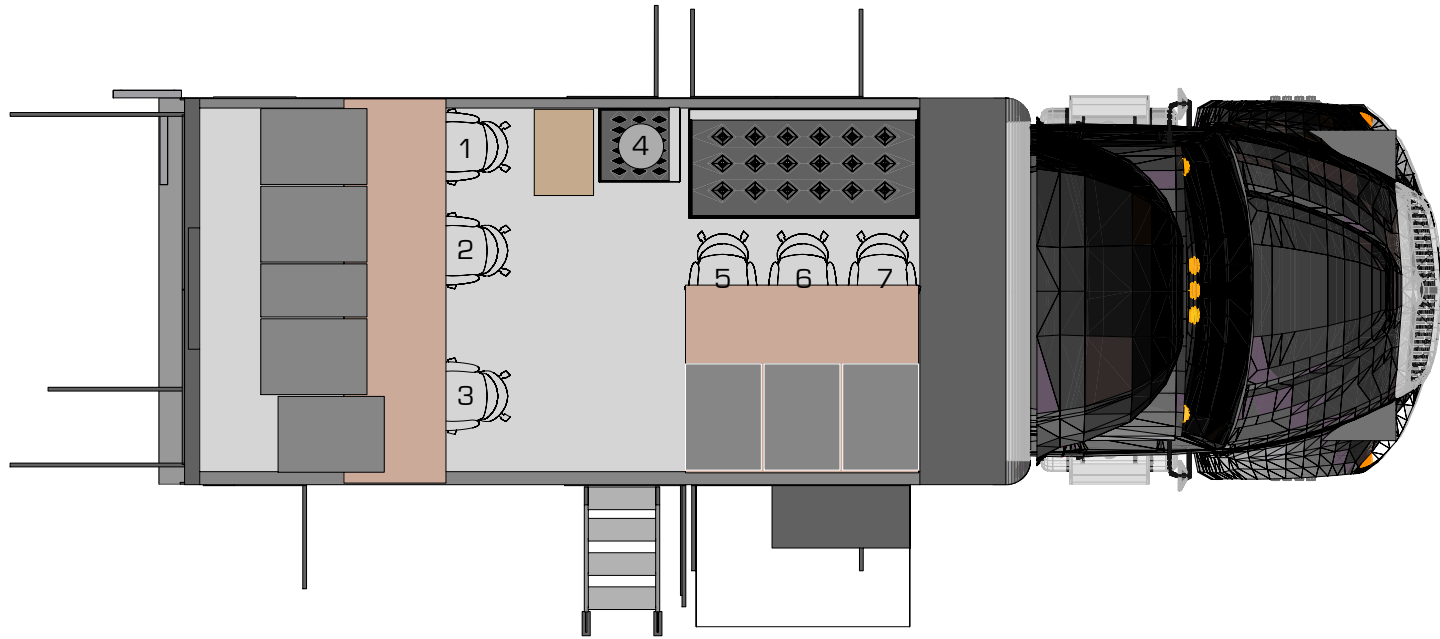

PRODUCTION SEATING ASSIGNMENTS

1	
2	
3	
4	
5	
6	
7	

2 TNDV CONSTELLATION 3D 2024
Scale: 1:15

TNDV
TELEVISION

515 Brick Church Park Drive
Nashville TN 37207

CONSTELLATION KU
HYBRID
SAT / PRODUCTION
TRUCK

TNDV CONSTELLATION KU

FILE: TNDV CONSTELLATION 3D 2024.vwk

PRODUCTION DRAWINGS BY: Joseph Fetzer

SHEET INFO:

CONSTELLATION
BLANK
FLOOR PLAN

NOTES:

UPDATED:

Date: 9/10/24
Time: 9:55:18 AM

Ver.005