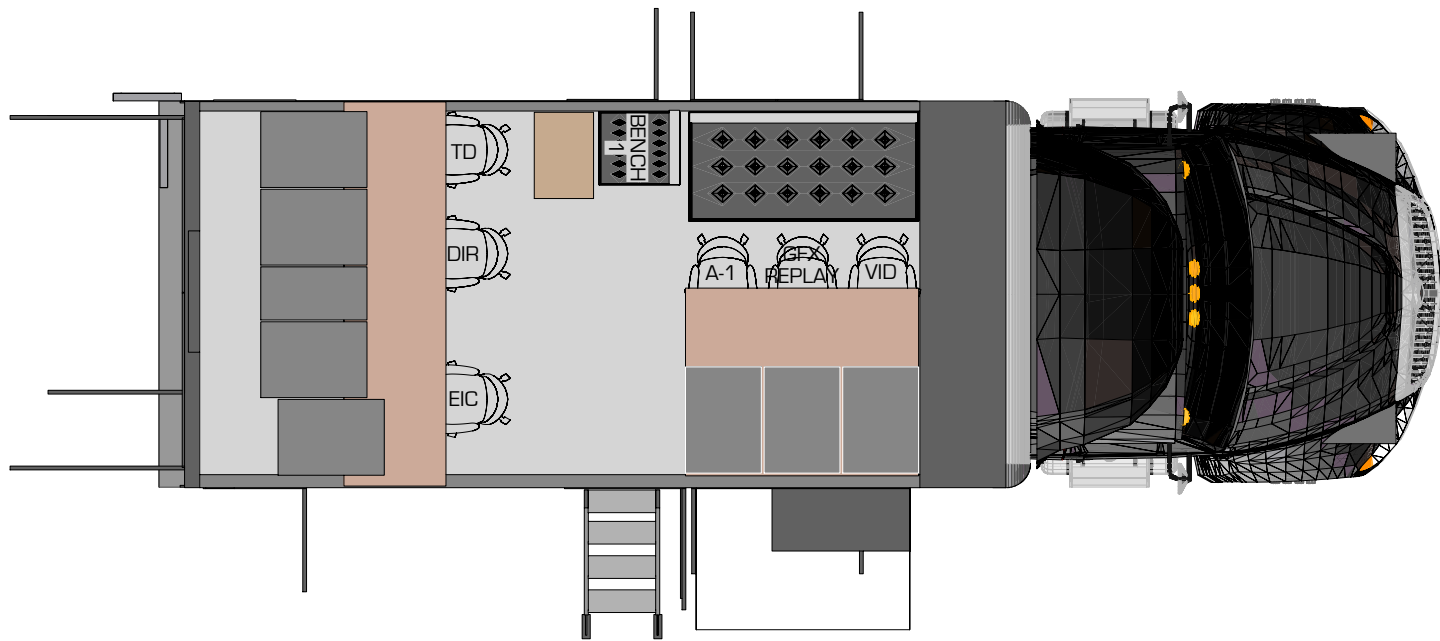

#	LOCATION	NAME:
1	TD	
2	DIR	
3	EIC	
4	BENCH-1	
5	A-1	
6	GFX/REPLAY	
7	SHADER	

2 TNDV CONSTELLATION 3D 2024
Scale: 1:15

TNDV
TELEVISION

515 Brick Church Park Drive
Nashville TN 37207

CONSTELLATION KU
HYBRID
SAT / PRODUCTION
TRUCK

TNDV CONSTELLATION KU

FILE: TNDV CONSTELLATION 3D 2024.vrx
PRODUCTION DRAWINGS BY: Joseph Fetzer

SHEET INFO:

NOTES:

UPDATED:

Date: 9/10/24
Time: 9:55:09 AM

Ver.005