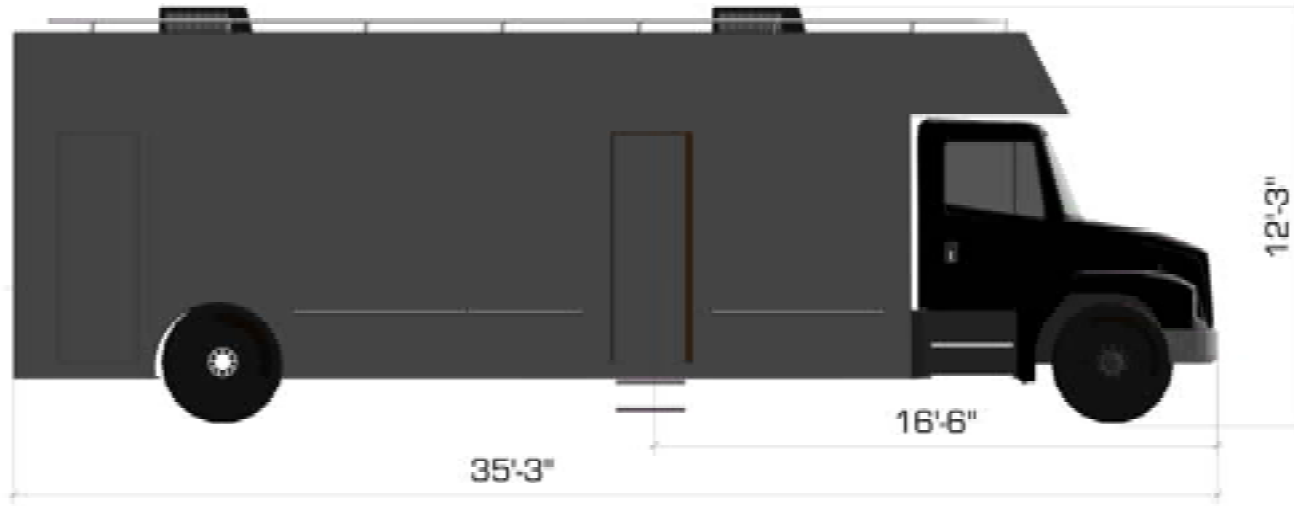

1 TNDV DESTINATION 3D 2024
Scale: 1:20

TNDV
TELEVISION

TNDV
TELEVISION
www.tndv.com
877.868.TNDV
410 Area Office Open Until
Approx. 10/31/24

**DESTINATION
3D EXPANDO
TRUCK**

TNDV DESTINATION

FILE: TNDV DESTINATION 3D 2024.rvt
PRODUCED/DRAWN BY: Joseph Troner

04271903

DESTINATION
(EXPANDED)
10/21/24

NO.05

000005

Date: 9/16/24
Time: 10:39:21 AM
Ver.005