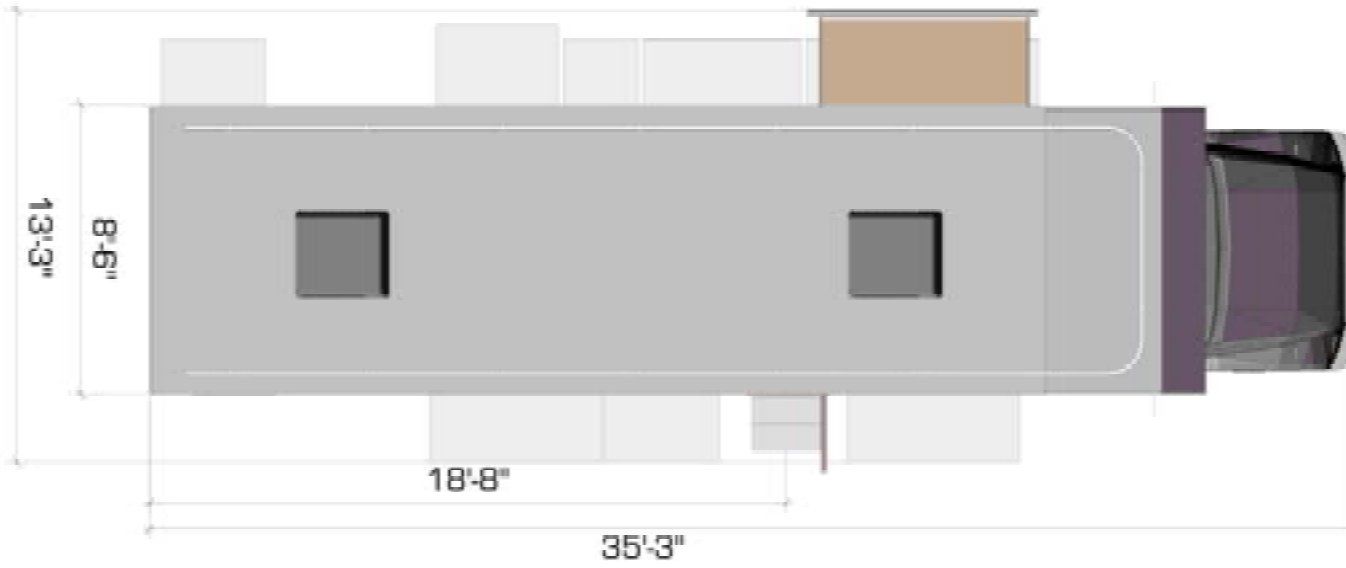

1 TNDV DESTINATION 3D 2024
Scale: 1:20

TNDV
TELEVISION

TNDV
TELEVISION
www.tndv.com
877.868.TNDV
410 Area Office Open Until
Approx. 10/31/24

**DESTINATION
3D EXPANDO
TRUCK**

TNDV DESTINATION

FILE: TNDV DESTINATION 3D 2024.rvt
PRODUCED/DRAWN BY: Joseph Troner

04271903

DESTINATION
(EXPANDED)
10/21/24

NO.05

000005

Date: 9/16/24
Time: 10:39:21 AM
Ver.005