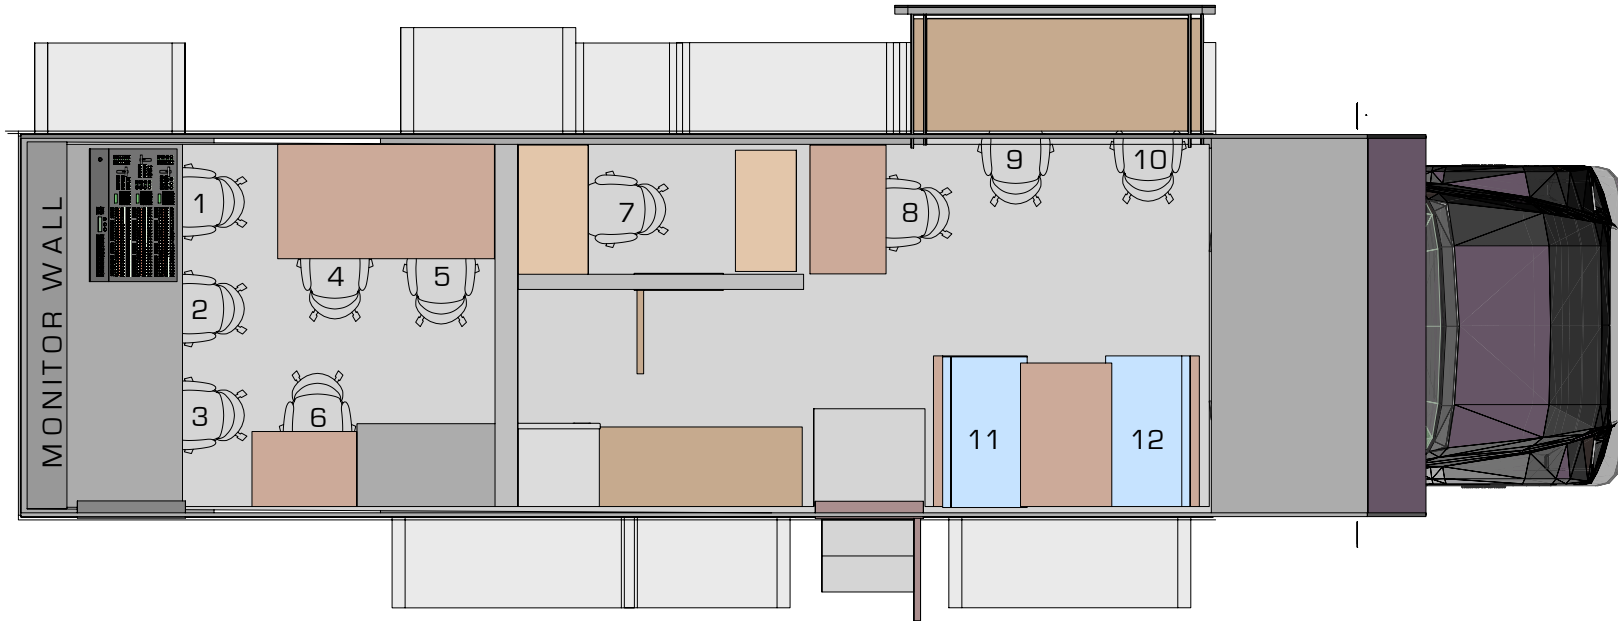

**DESTINATION
35' EXPANDO
TRUCK**

TNDV DESTINATION

FILE: TNDV_DESTINATION_3D_2024.wrk
PRODUCTION DRAWINGS BY: Joseph Fetzer

SHEET INFO:
DESTINATION
BLANK FLOOR PLAN

NOTES:

UPDATED:
Date: 9/4/24
Time: 10:40:54 AM
Ver.005

PRODUCTION SEATING ASSIGNMENTS

1	
2	
3	
4	
5	
6	
7	
8	
9	

10	
11	
12	

③ TNDV_DESTINATION 3D 2024
Scale: 1:15