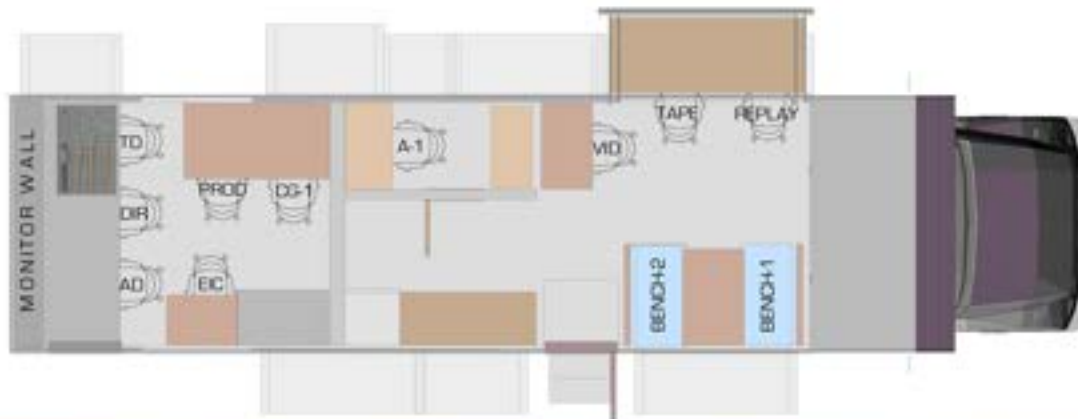

Communications

RTS Zeus 24-Port Digital Matrix
(4) RTS PL Channels
(2) RTS Telephone Interface
(4) Wet IFB Channels
(2) Biscuit Boxes

Connectivity

(2) VoIP Phone Lines

Terminal Equipment

64x64 NVision HD Video Router
NV920 Control System
2x2 Audio Embed/De-Embed
(2) Configurable Integrated Multiviewer Outputs
(8) HD Frame Syncs

Graphics Facilities

Wired for 1 Dual-Channel Graphics System
Additional Graphics Options Available

Cable Inventory

3200' Hybrid Fiber Optic Camera Cable
750' DT-12 Cable
(1) 1000' TAC-12 Fiber Mult
(1) 500' TAC-12 Fiber Mult

Audio Facilities

Soundcraft Si Expression Digital Mixing Console
24 Fader / 96 DSP Inputs
32x16 Analog, 64x64 MADI

Support

(2) Fostex Speakers
(3) Throwdown HD Monitors
(4) SDI-HDMI Converters
(4) Fiber Rattler Sets
(2) Decimator MD-Cross Converters

Power Requirements

1 Phase, 150 Amps, 208 Volts
2 Hot Legs, 1 Neutral, 1 Ground
200' feeder cable with camlock connectors

Truck Dimensions

GVW - 34,000 Lbs
Dimensions - 45ft L, 13.8ft W, 13.5ft H working footprint

Resolutions & Frame Rates

1080i, 720p
59.94

For mobile unit inquiries, call or text at 877-959-8638 or e-mail contact@tndv.com

Mobile unit equipment complement is subject to change without notice. Additional equipment is available as needed.

TNDV is a division of the Live Media Group Holdings family of companies