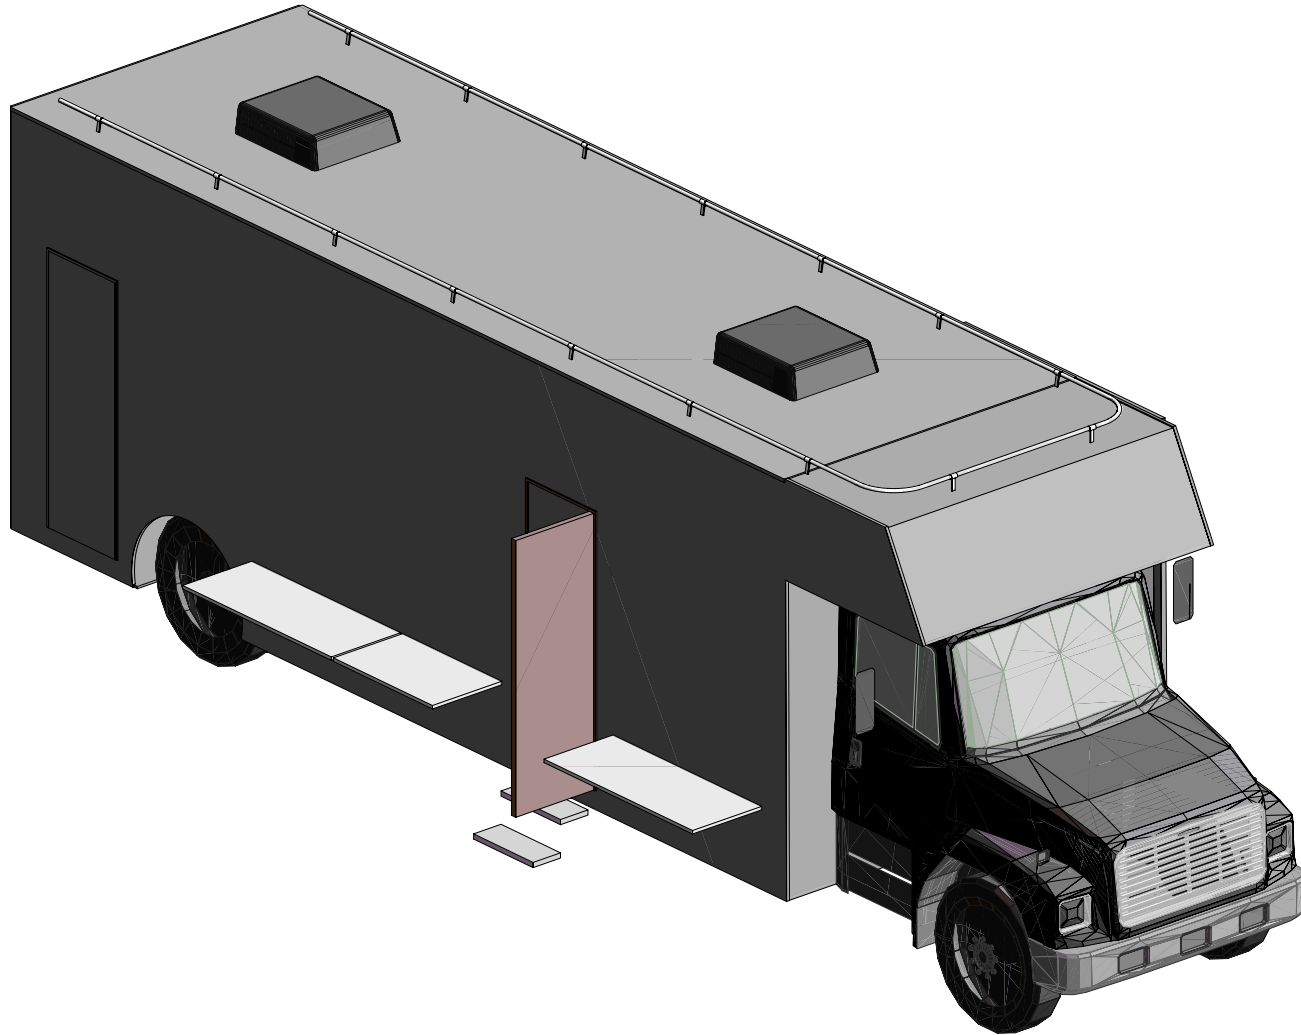

4 TNDV DESTINATION 3D 2024
Scale: 1:15

TNDV
TELEVISION

515 Brick Church Park Drive
Nashville TN 37207

**DESTINATION
35' EXPANDO
TRUCK**

TNDV DESTINATION

FILE: TNDV_DESTINATION_3D_2024.wrk
PRODUCTION DRAWINGS BY: Joseph Frazier

SHEET INFO:
DESTINATION
SCHEMATIC
VIEW

NOTES:

UPDATED:
Date: 9/4/24
Time: 10:40:45 AM
Ver.005