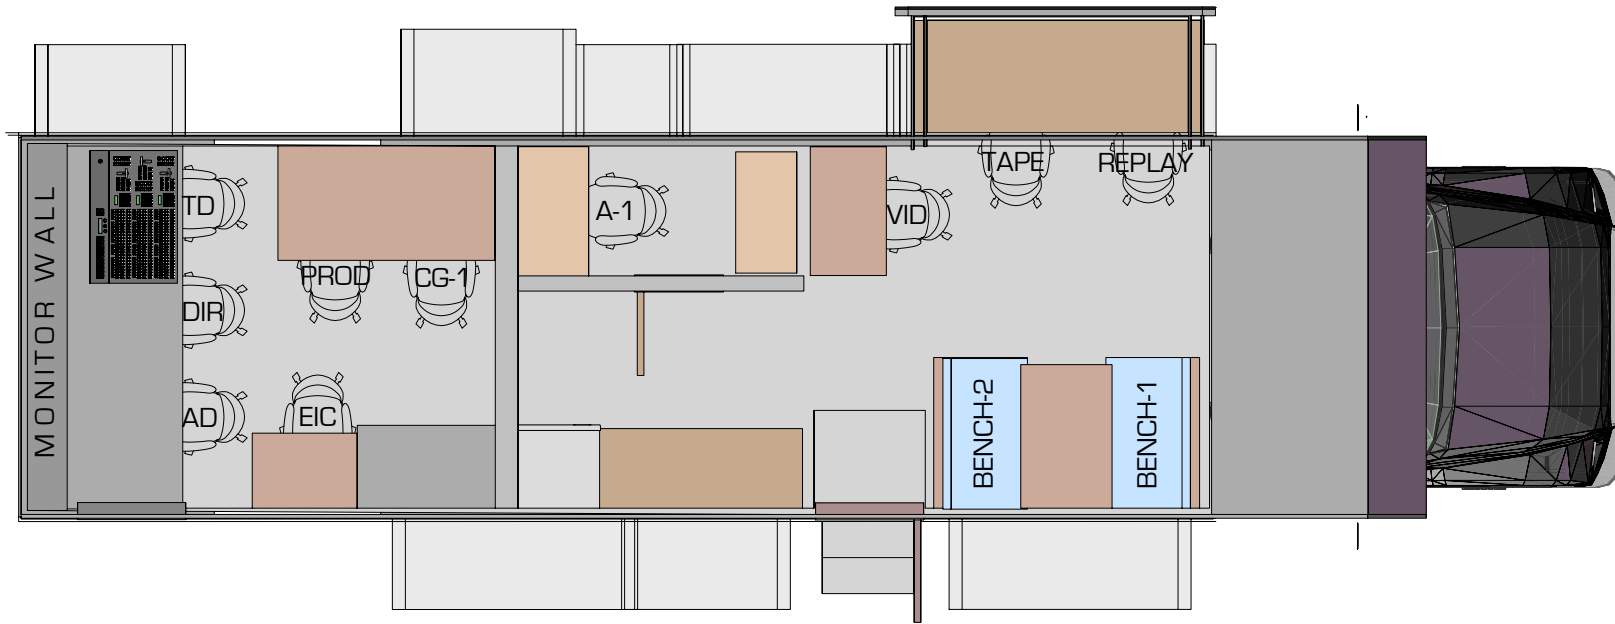

TNDV DESTINATION

FILE: TNDV_DESTINATION_3D_2024.wvx
PRODUCTION DRAWINGS BY: Joseph Fetzer

SHEET INFO:
DESTINATION
FLOOR PLAN
SEATING
ASSIGNMENTS

NOTES:

UPDATED:
Date: 9/4/24
Time: 10:39:49 AM
Ver.005

#	LOCATION	NAME:
1	TD	
2	DIR	
3	AD	
4	PROD	
5	CG-1	
6	EIC	
7	A-1	
8	VID	
9	TAPE	