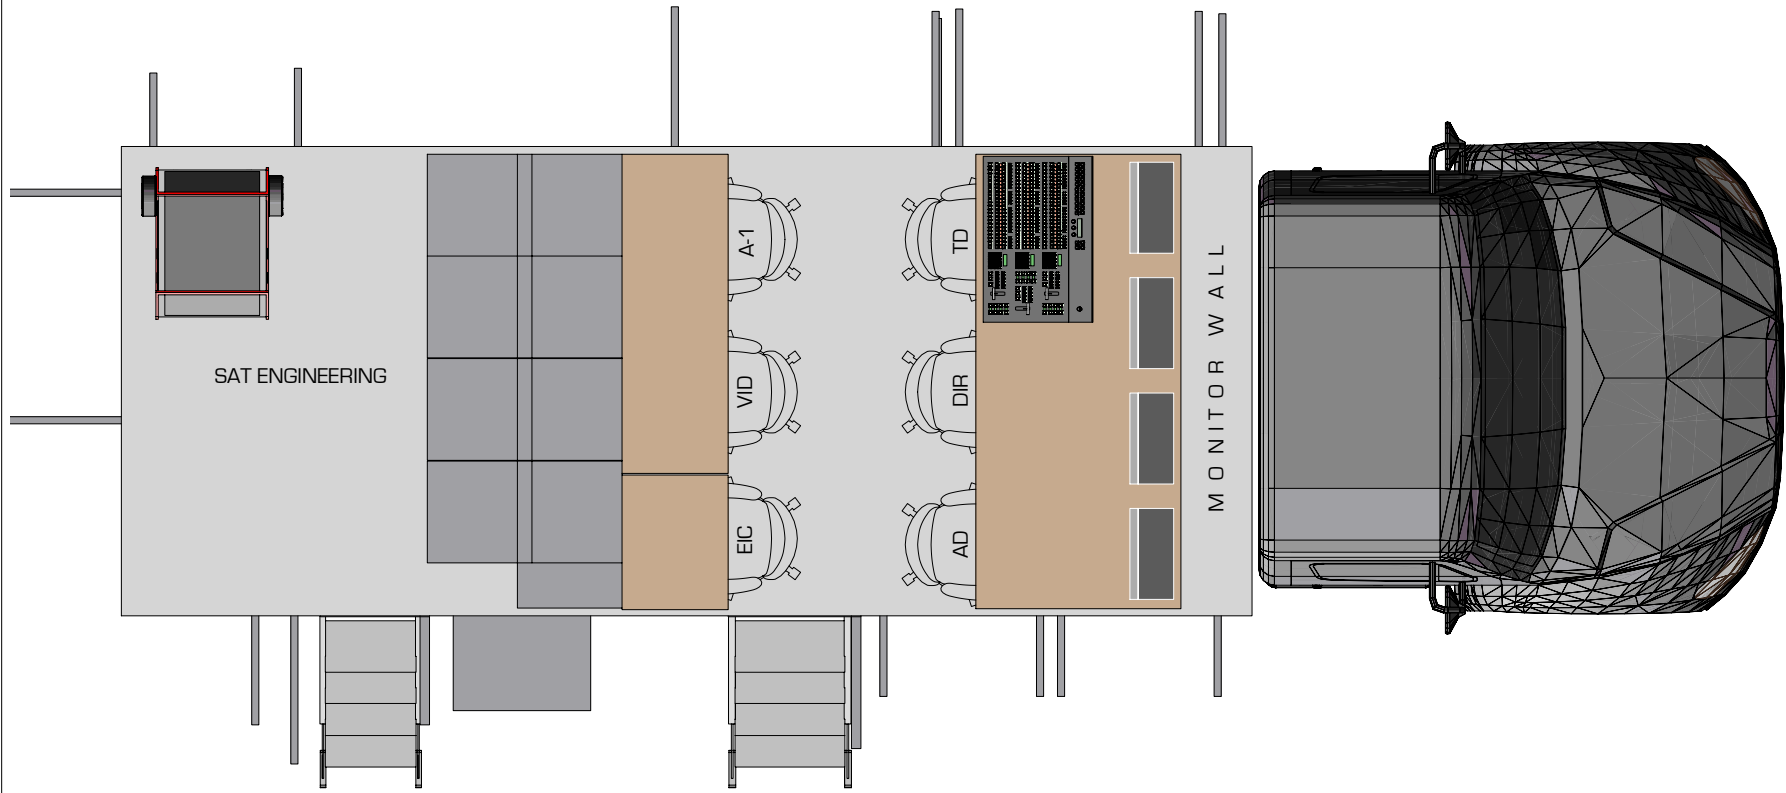

#	LOCATION	NAME:
1	A-1	
2	SHADER	
3	EIC	
4	TD	
5	DIR	
6	AD	

3 HDX-20 KU TNDV 3D 2020
Scale: 1" = 1'-0"

515 Brick Church Park Drive
Nashville TN 37207

MODULATION
SAT TRUCK

TNDV MODULATION

FILE: TNDV MODULATION 3D 2024.vwk
PRODUCTION DRAWINGS BY: Joseph Feater

SHEET INFO:

MODULATION
FLOOR PLAN
SEATING
ASSIGNMENTS

NOTES:

UPDATED:

Date: 9/10/24
Time: 9:57:19 AM

Ver.005