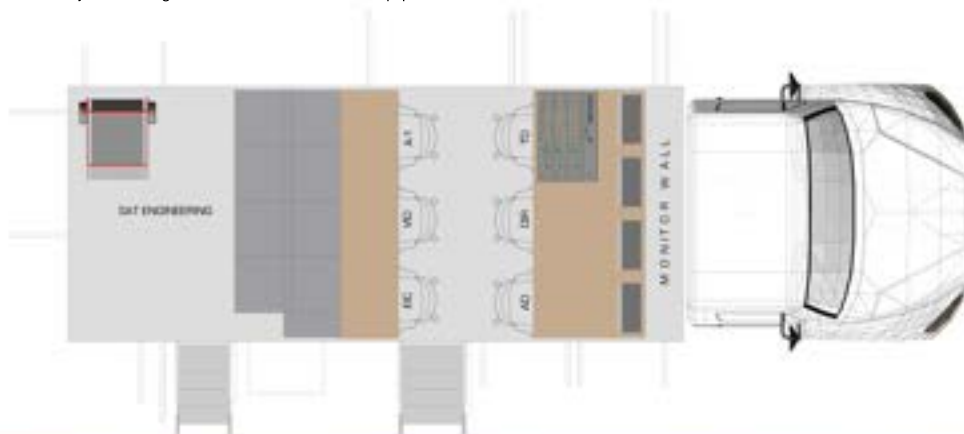

Communications

RTS Cronus 64-Port Digital Matrix
(4) RTS PL Channels
(6) RTS Telephone Interface
(4) Wet IFB Channels
(2) Biscuit Boxes

Connectivity

(2) VoIP Phone Lines
(2) Verizon Cellular POTS Lines
(1) Starlink Internet

Terminal Equipment

40x40 BlackMagic Design HD/ASI Router
4x4 Audio Embed/De-Embed
(2) Configurable Integrated Multiviewer Outputs
(2) HD Frame Syncs
Frame syncs on all switcher inputs

Graphics Facilities

(1) Ross XPression Dual Channel - SW ver 10.5

Cable Inventory

(1) 500' TAC-8 Fiber Mult

Audio Facilities

Yamaha TF3 Digital Mixing Console
24 Fader / 32 DSP Inputs
32x16 Analog, 64x64 MADI
16x8 Remote Stagebox

Support

(2) Fostex Speakers
(3) Throwdown HD Monitors
(2) SDI-HDMI Converters
(2) Fiber Rattler Sets
(2) Decimator MD-Cross Converters

Power Requirements

1 Phase, 80 Amps, 208 Volts
2 Hot Legs, 1 Ground (no neutral required)
100' feeder cable with camlock connectors
20kW Generator On Board

Truck Dimensions

GVW - 26,000 Lbs
Dimensions - 29ft L, 9ft W, 13.5ft H working footprint

Resolutions & Frame Rates

1080i, 720p
59.94

For mobile unit inquiries, call or text at 877-959-8638 or e-mail contact@tndv.com

Mobile unit equipment complement is subject to change without notice. Additional equipment is available as needed.

TNDV is a division of the Live Media Group Holdings family of companies