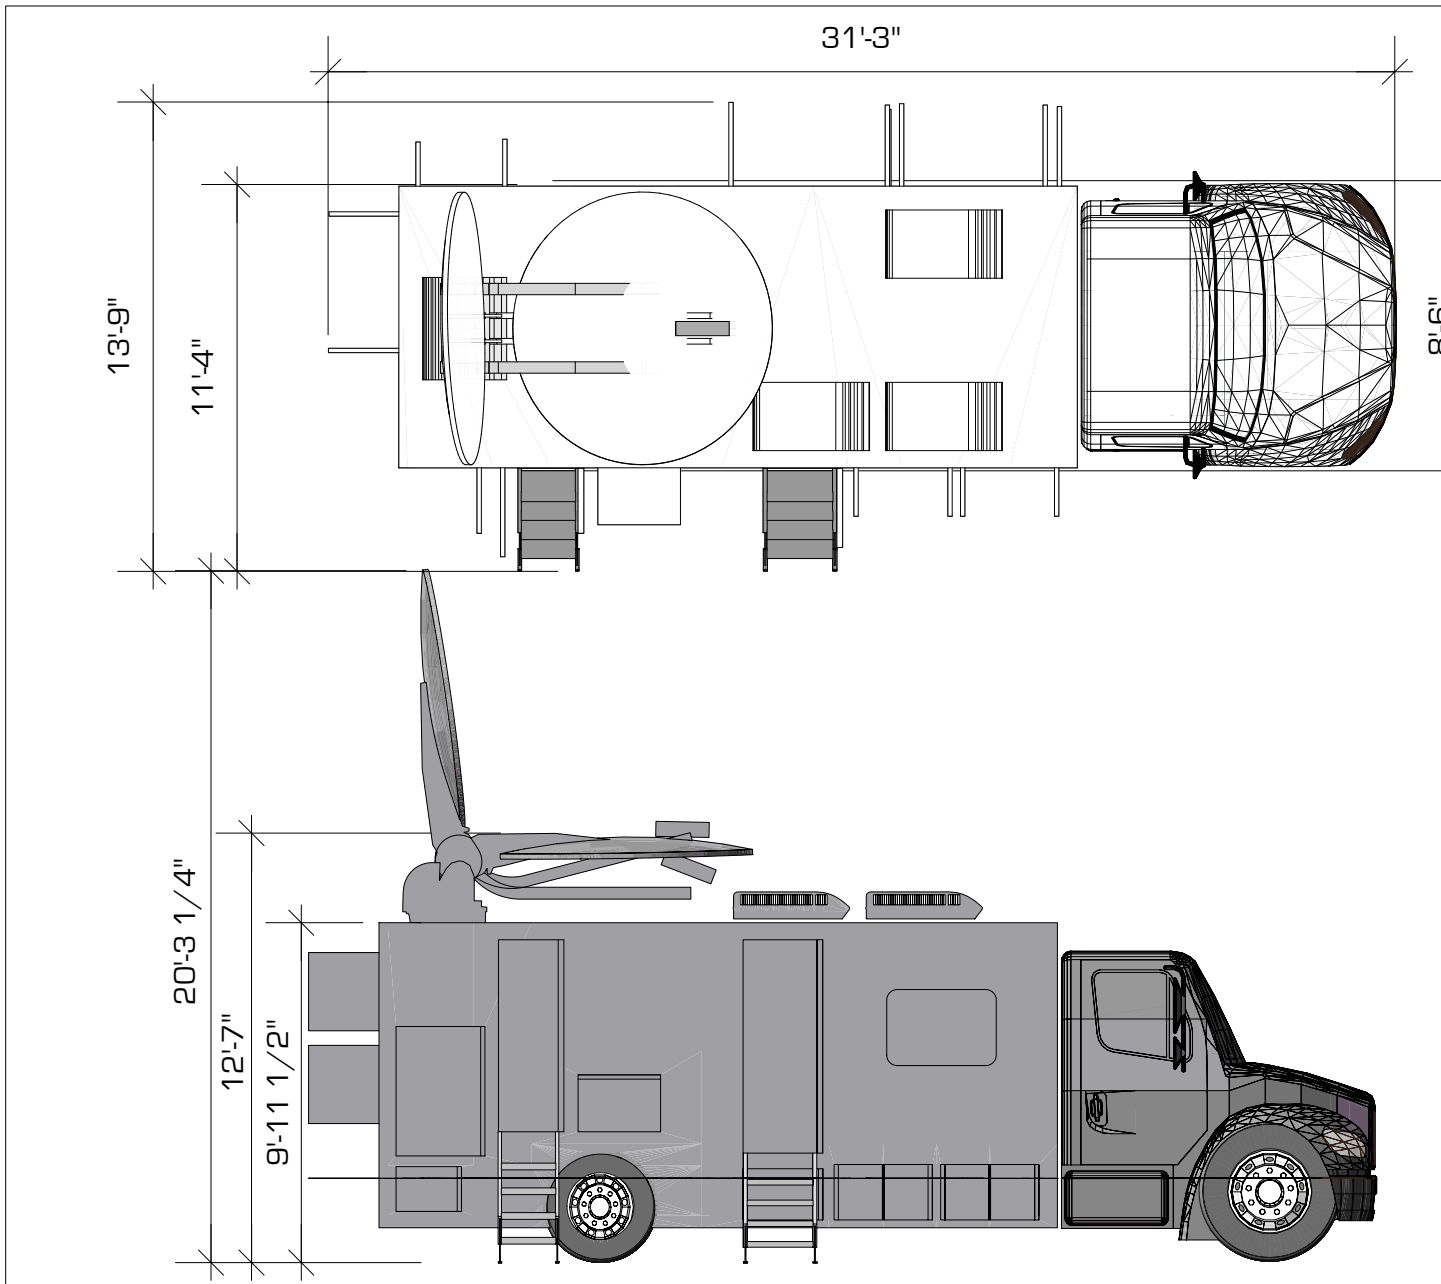

1 TNDV MODULATION 3D 2024
Scale: 1:20

515 Brick Church Park Drive
Nashville TN 37207

MODULATION
SAT TRUCK

TNDV MODULATION

FILE: TNDV MODULATION 3D 2024.vwk
PRODUCTION DRAWINGS BY: Joseph Fetzer

SHEET INFO:

MODULATION
DIMENSION SET
TOP AND SIDE

NOTES:

UPDATED:

Date: 9/10/24
Time: 9:55:53 AM

Ver.005