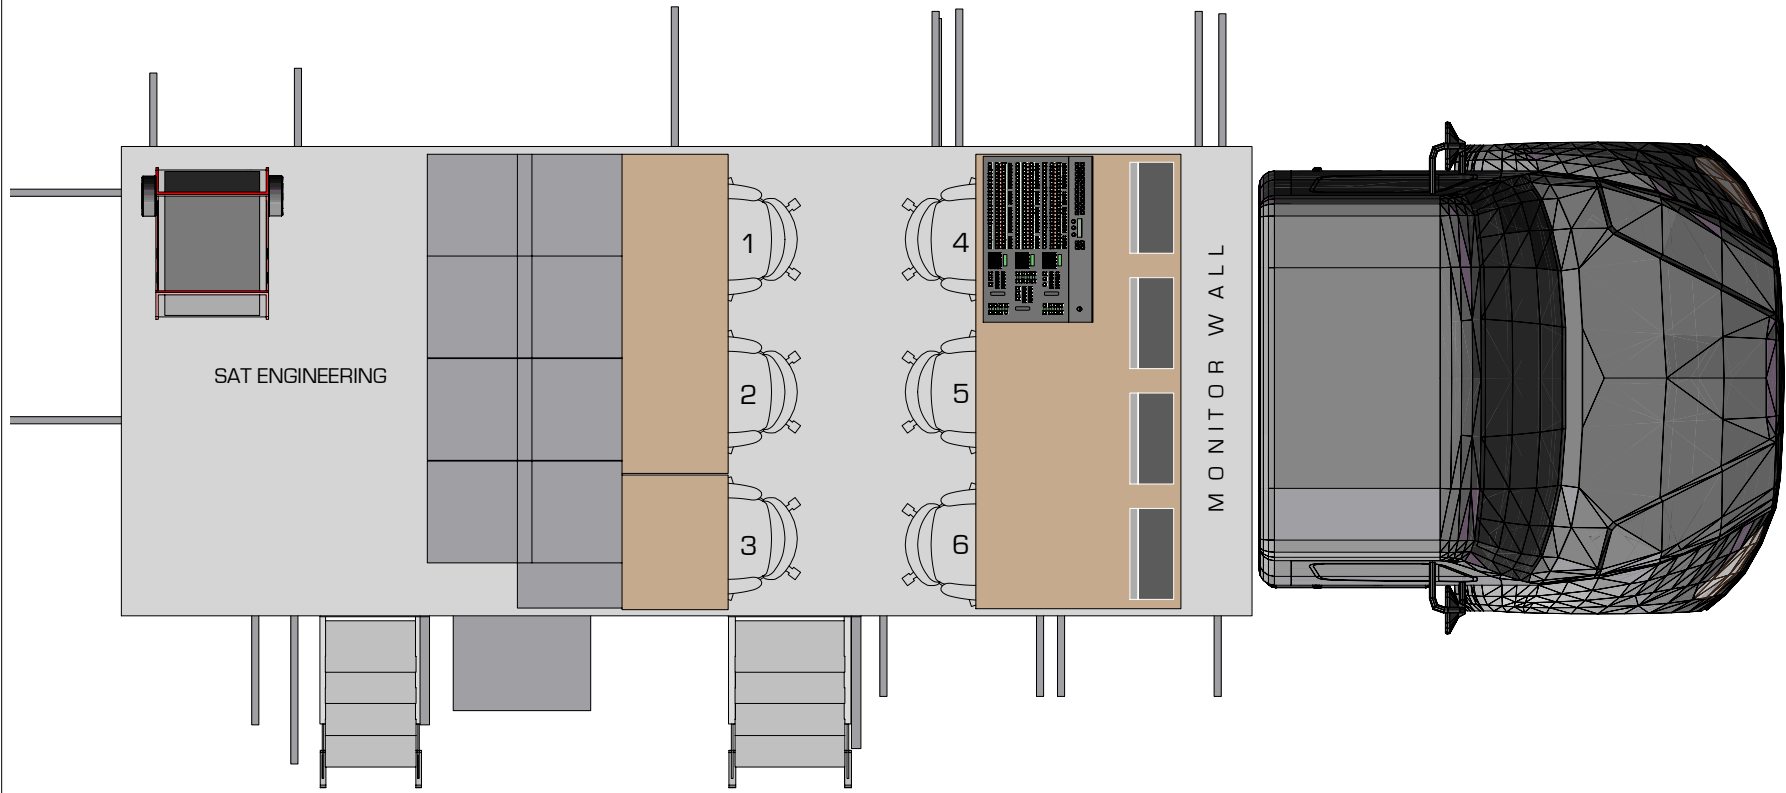

Date: 9/10/24
Time: 9:58:16 AM

Ver.005

“MODULATION”

1-1		1-2		2-1		2-2	
1-3	1-4	1-5	1-6	2-3	2-4	2-5	2-6
1-7	1-8	1-9	1-10	2-7	2-8	2-9	2-10

Technical Director

Director

Assistant Director

PRODUCTION SEATING ASSIGNMENTS