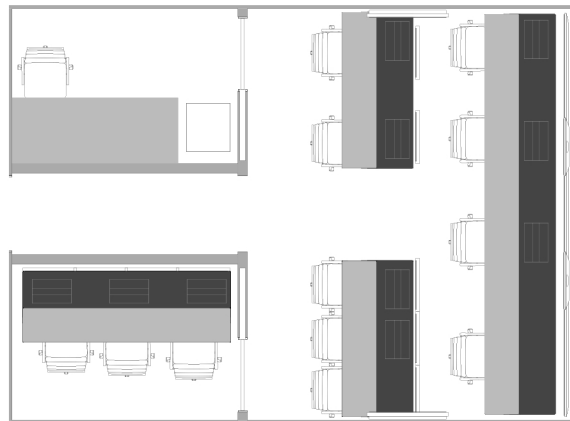

TNDV is a division of the Live Media Group Holdings family of companies

Visit us online at tndv.com

TNDV: Television
515 Brick Church Park Dr
Nashville, TN 37207
(877) 959-TNDV