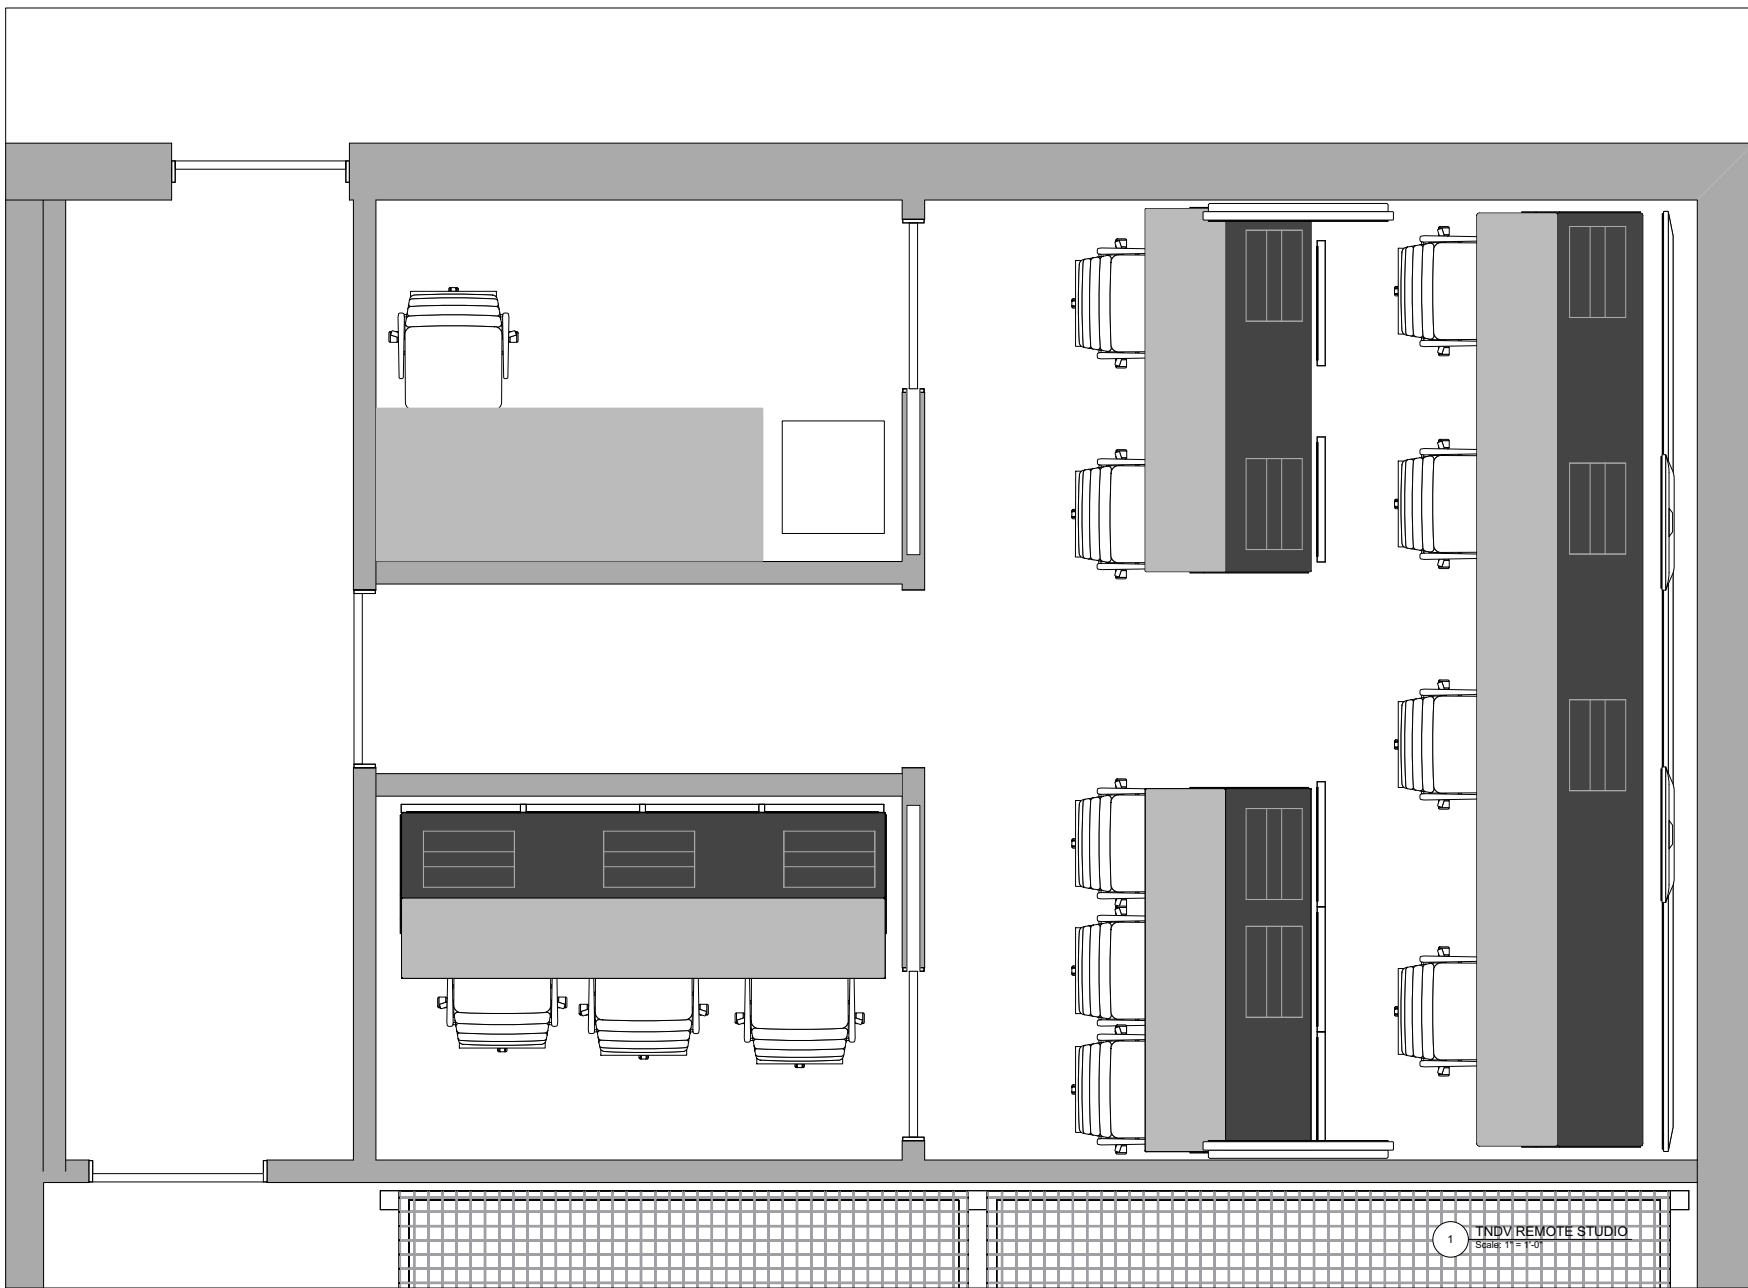

1 TNDV/REMOTE STUDIO
Scale: 1" = 1'-0"

TNDV
TELEVISION

515 Brick Church Park Drive
Nashville TN 37207

TNDV
REMOTE STUDIO

TNDV PCR-1 STUDIO

FILE: TNDV/REMOTE/STUDIO.DD.DD04.vwk

PRODUCTION DRAWINGS BY: Joseph Fetzer

SHEET INFO:

REMOTE STUDIO
DIMENSION SET

NOTES:

UPDATED:

Date: 9/18/24
Time: 11:54:41 AM

Ver.005