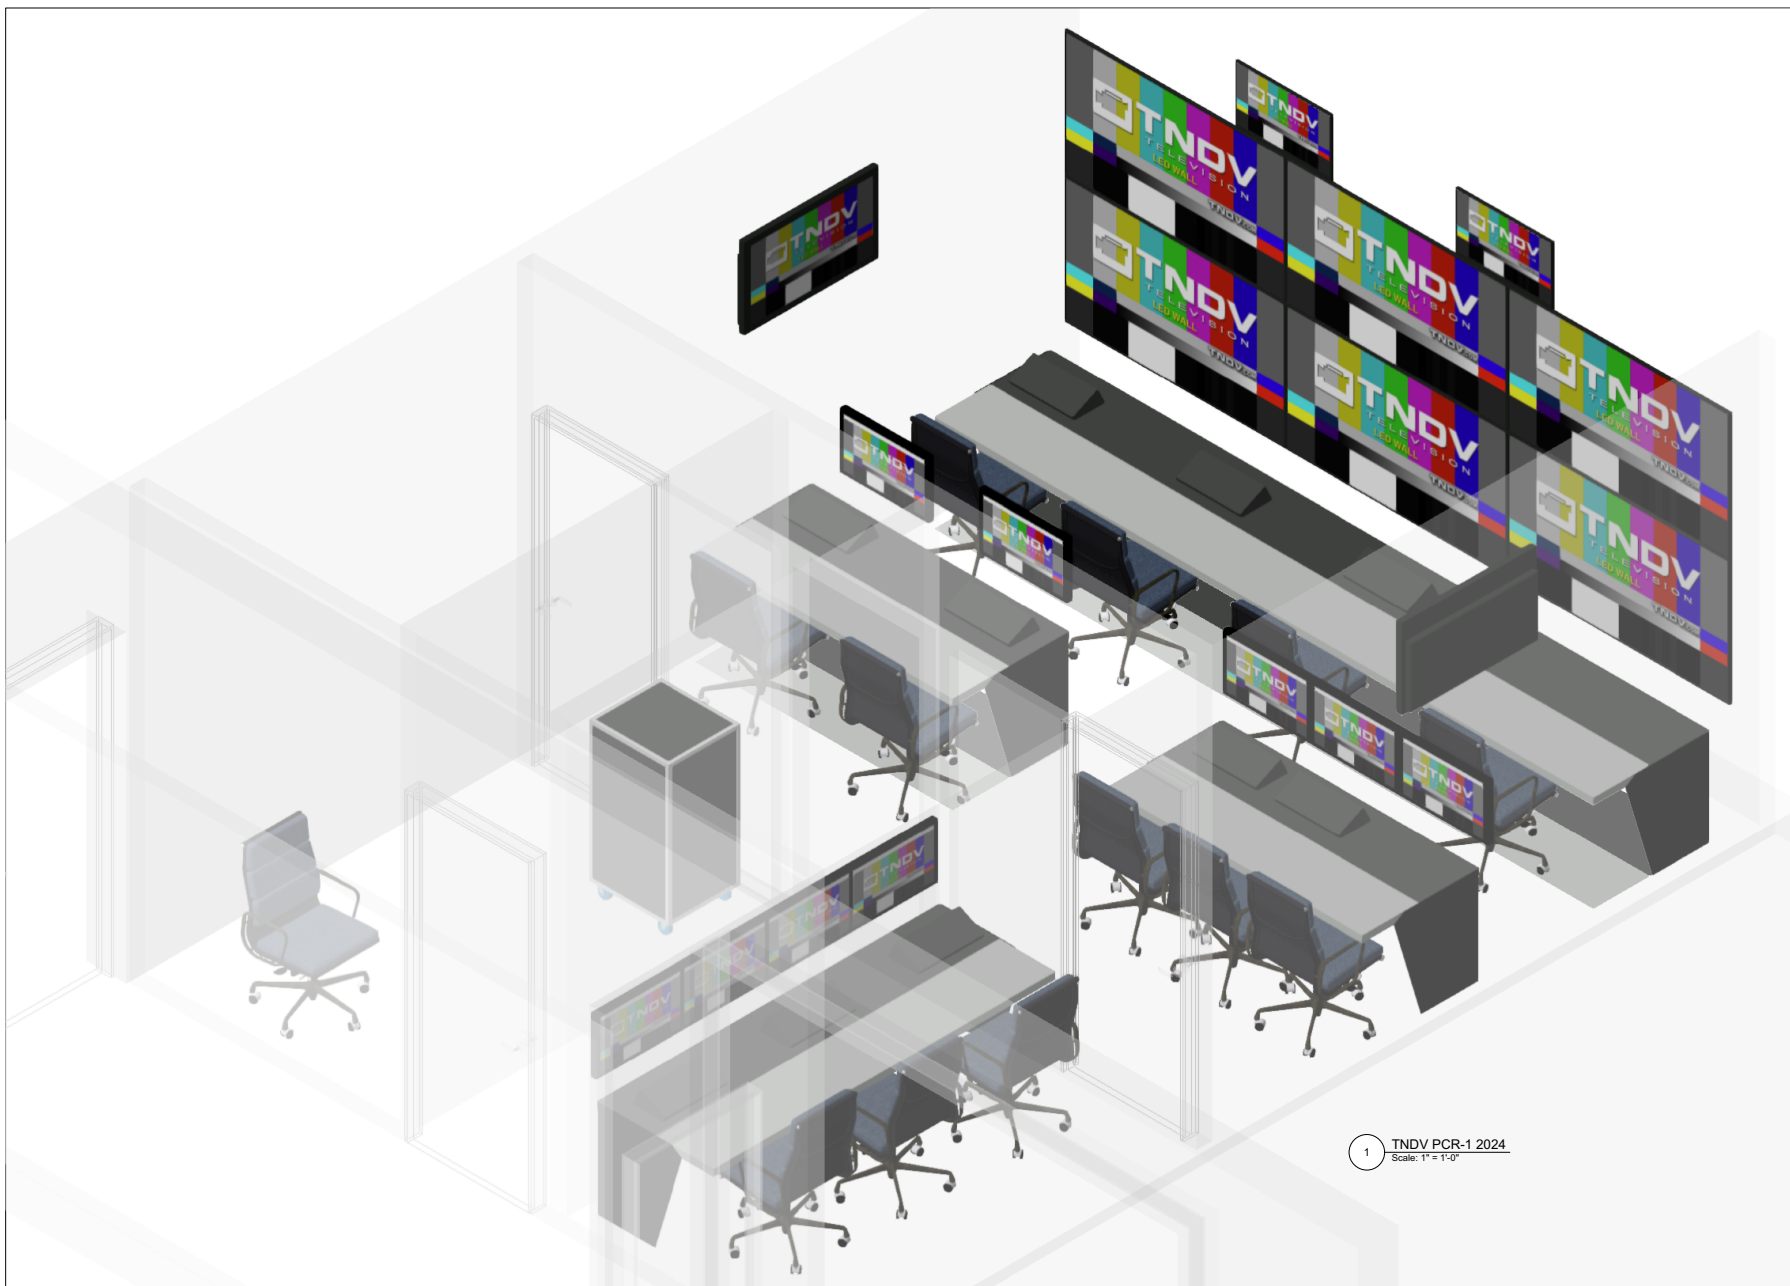

1 TNDV PCR-1 2024
Scale: 1" = 1'-0"

TNDV
TELEVISION

515 Brick Church Park Drive
Nashville TN 37207

TNDV
REMOTE STUDIO

TNDV PCR-1 STUDIO

FILE: TNDV_REMOTE_STUDIO_3D_DGS4.vrx
PRODUCTION DRAWINGS BY: Joseph Feaster

SHEET INFO:
REMOTE STUDIO
ISOMETRIC VIEW

NOTES:

UPDATED:
Date: 9/18/24
Time: 11:54:42 AM
Ver.005