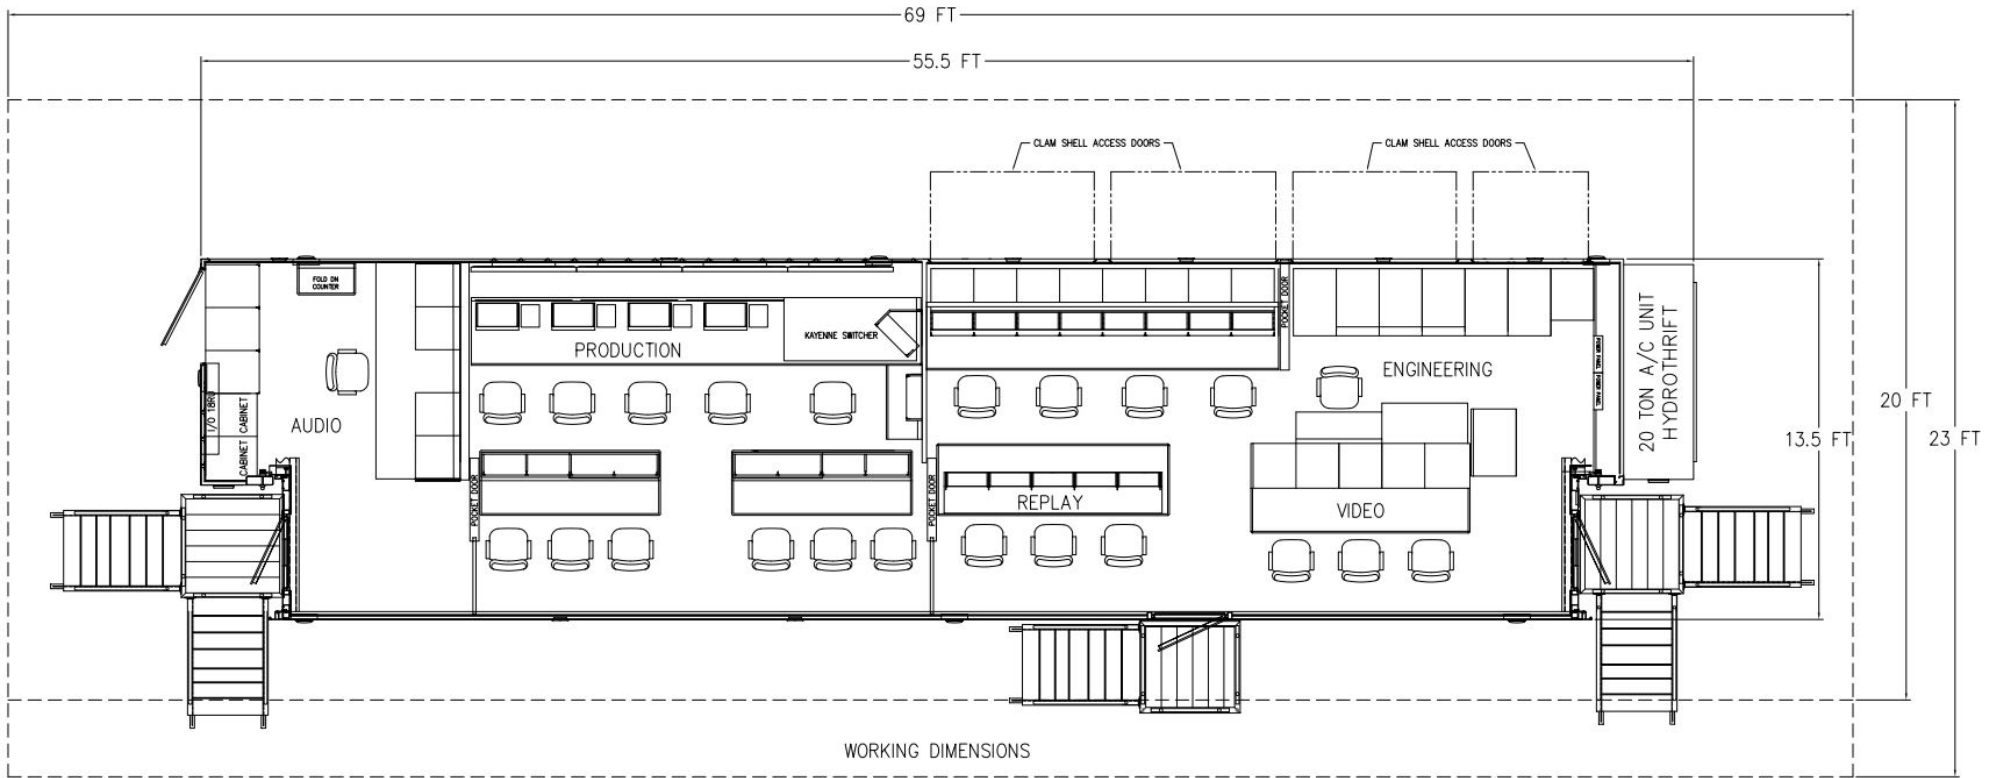

**Power Requirements**

Three Phase, 190-280 Volts, 200A/Leg  
-200' Feeder Cable

**Truck Dimensions**

53'L x 8.5'W with 49'L x 5'W Expansion 8'  
Overall Length, 80,000# GVW

SWITCHER INPUTS

IN	Default	Show Name	Operator	Source	IN	Default	Show Name	Operator	Source	IN	Default	Show Name	Operator	Source	IN	Default	Show Name	Operator	Source
1	CAM 1				25	VTR A				49	EVS 8A				73	RTR FEED			
2	CAM 2				26	VTR B				50	EVS 8B				74	RTR FEED			
3	CAM 3				27	VTR C				51	CS-1				75	RTR FEED			
4	CAM 4				28	VTR D				52	CS-2				76	RTR FEED			
5	CAM 5				29	VTR E				53	EVS 5A	SPOT A			77	RTR FEED			
6	CAM 6				30	VTR F				54	EVS 5B	SPOT B			78	RTR FEED			
7	CAM 7				31	RTR FEED				55	EVS 5C	SPOT C			79	RTR FEED			
8	CAM 8				32	RTR FEED				56	EVS 5D	SPOT D			80	RTR FEED			
9	CAM 9				33	RTR FEED				57	FS 1				81	RTR FEED			
10	CAM 10				34	RTR FEED				58	FS 2				82	CG 1A F			
11	CAM 11				35	EVS 1A				59	FS 3				83	CG 1A K			
12	CAM 12				36	EVS 1B				60	FS 4				84	CG 1B F			
13	CAM 13				37	EVS 2A				61	FS 5				85	CG 1B K			
14	CAM 14				38	EVS 2B				62	FS 6				86	CG 2A F			
15	CAM 15				39	EVS 3A				63	FS 7				87	CG 2A K			
16	CAM 16				40	EVS 3B				64	FS 8				88	CG 2B F			
17	CAM 17				41	EVS 4A				65	FS 9				89	CG 2B K			
18	CAM 18				42	EVS 4B				66	FS 10				90	BUG 1 F			
19	CAM 19				43	RTR FEED				67	FS 11				91	BUG 1 K			
20	CAM 20				44	RTR FEED				68	FS 12				92	TELE F			
21	CAM 21				45	EVS 6A				69	FS 13				93	TELE K			
22	CAM 22				46	EVS 6B				70	FS 14				94	RTR FEED			
23	CAM 23				47	EVS 7A				71	FS 15				95	BLACK			
24	CAM 24				48	EVS 7B				72	FS 16				96	BARS	BARS		