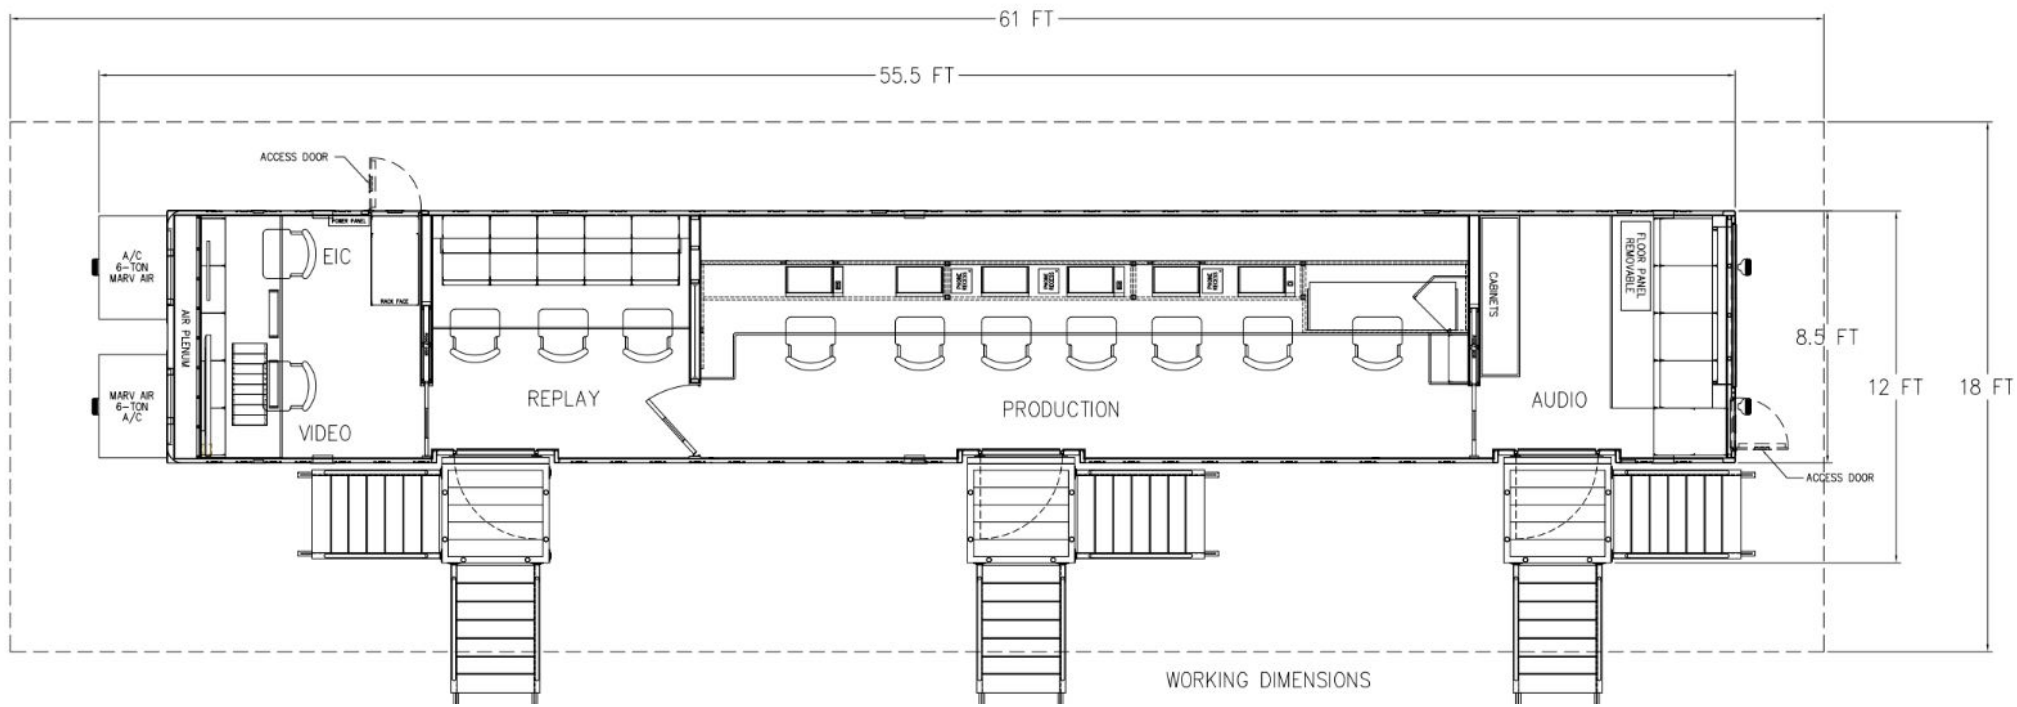

Three Phase, 190-280 Volts, 200A/Leg  
-200' Feeder Cable

**Truck Dimensions**

56' long x 14' wide working dimensions  
78' Overall Length w/truck, 80,000# GVW  
w/truck

**Camera Equipment**

(9) GV LDX80 Premiere Camera w/Triax Backs  
(1) GV LDX86 Camera w/Triax and SMPTE Backs  
(9) GV LDX 3G Triax /SM Fiber Base Stations  
(6) Grass Valley LDK Super XPanders  
(1) Fujinon 88x9.3 HD Lens  
(2) Fujinon 77x9.3 HD Lens  
(3) Fujinon 72x9.3 HD Lens  
(2) Canon 22x7.8 Servo Zoom Lens  
(2) Fujinon 18x7.6 Servo Zoom Lens  
(1) Fujinon 13x5.5 Wide Angle Lens  
(3) Vinten Vector 70 Pan Heads w/Tripods  
(3) Vinten Vector 75 Pan Heads w/Tripods  
(3) Cartoni Gamma Pan Heads w/Tripods  
*\*\*Wired for 10 CCU's\*\**

# MU-27

53' REMI ONLY NON- EXPANDO  
MONITOR WALL LAYOUT

MONITOR 1 (VIP22A)			MONITOR 2 (23A)			MONITOR 3 (VIP22B)			MONITOR 7 (VIP26A)				MONITOR 8 (VIP27A)				MONITOR 9 (VIP28A)				
			12:00PM														1	2	3	4	5
1	2			1	2		1	2	1	2	3	4	1	2	3	4					
																	6	7	8	9	10
3	4	5	3	4	5	3	4	5	5	6	7	8	5	6	7	8	11	12	13	14	15
6	7	8	6	7	8	6	7	8	9	10	11	12	9	10	11	12	16				